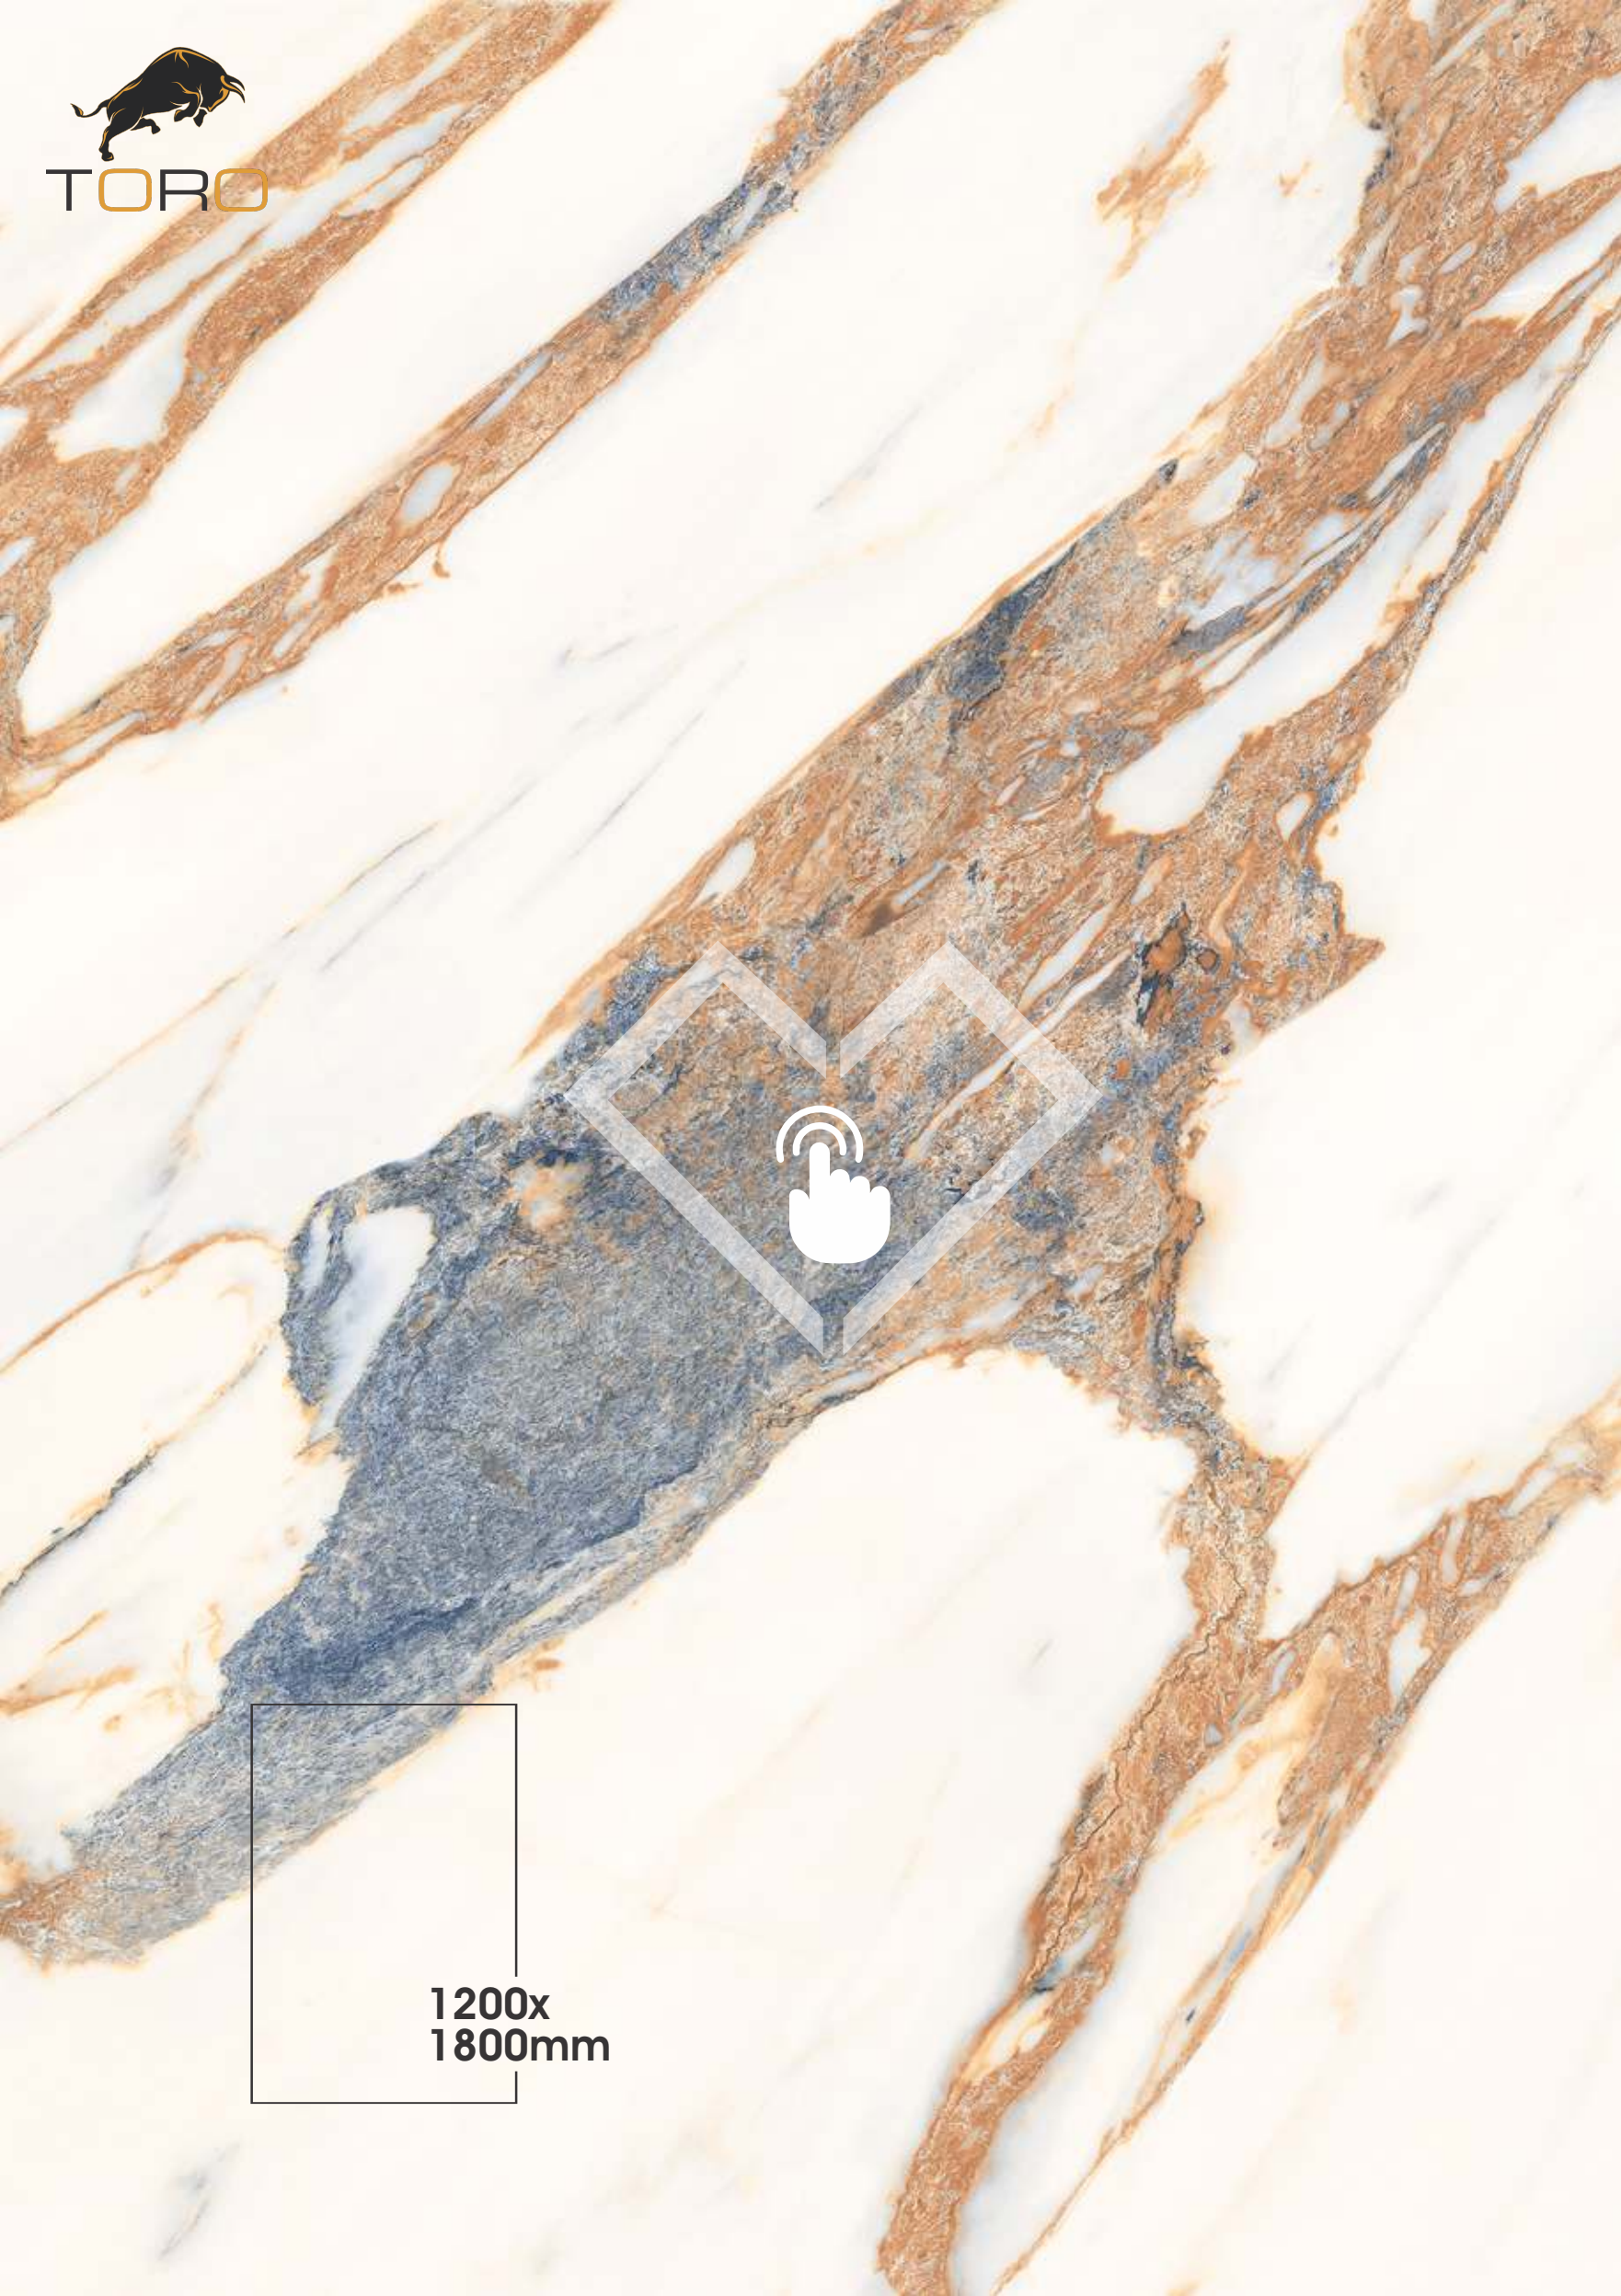

1200x
1800mm