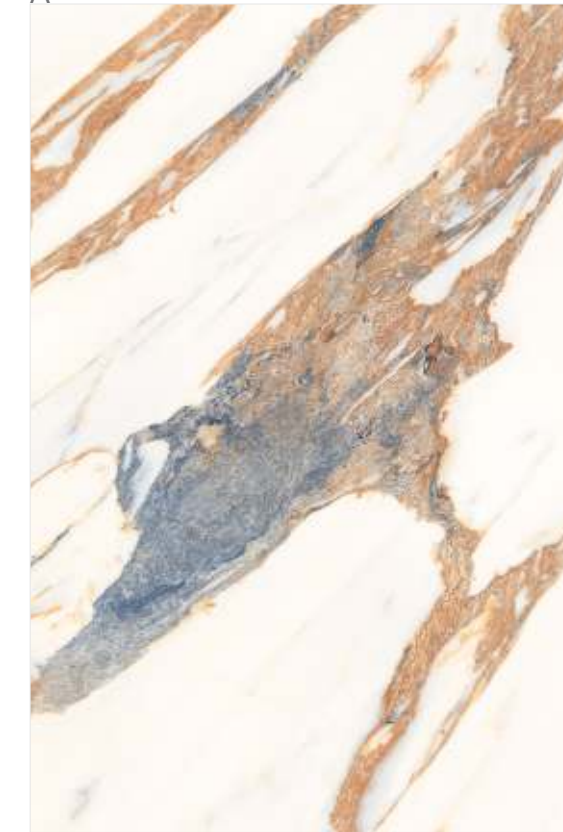

SENTINA GOLD BOOK MATCH - A+B

Finish

Polished - Book Match A+B

A

B

SIZE 1200x1800mm

Random 02