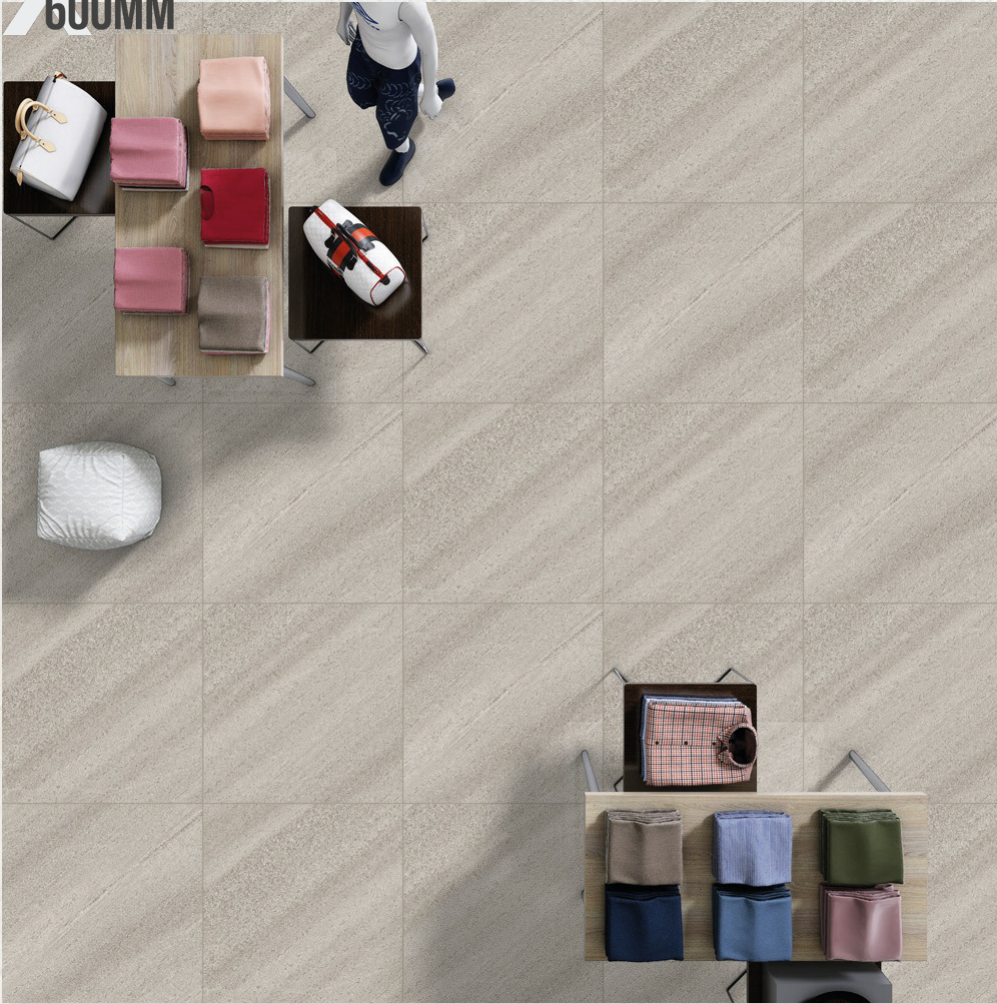

600
600MM

CARNELIAN BROWN
FINISH : RUSTIC

Random 3