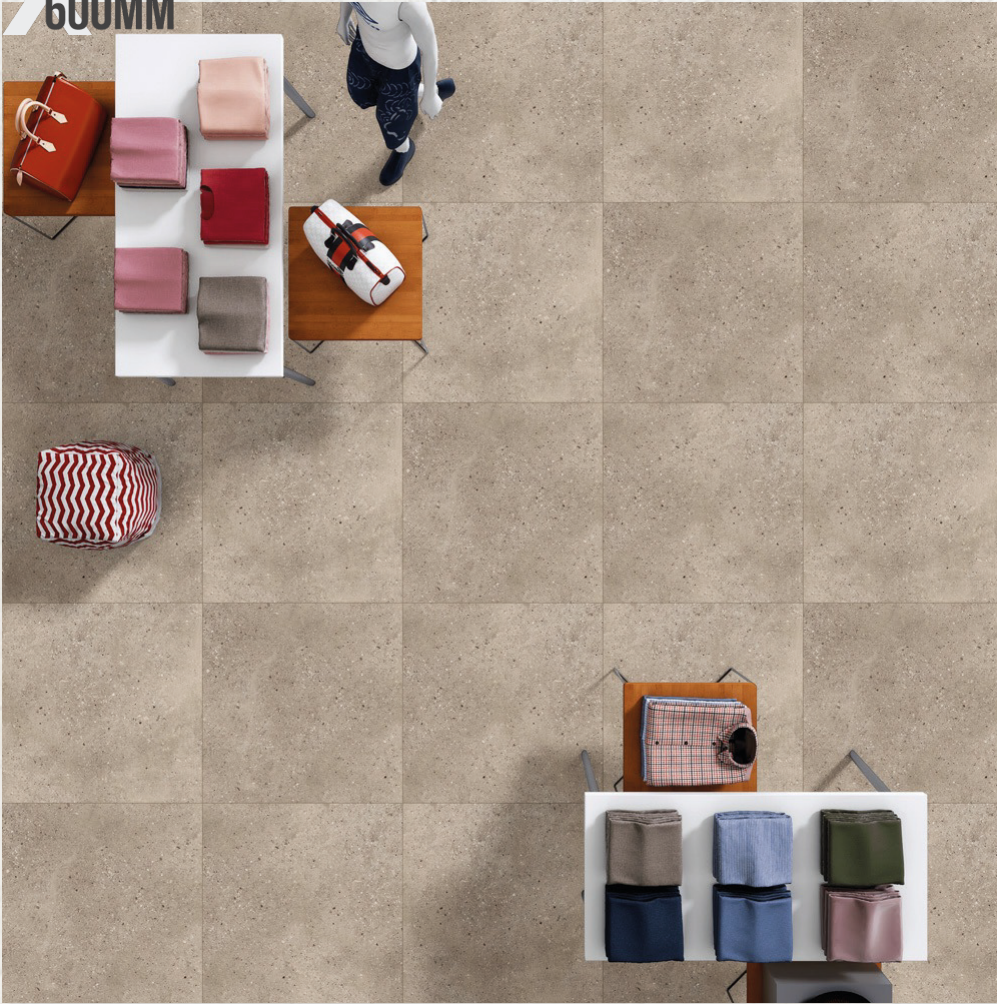

Random 3

600
600MM

PARKER BIANCO
FINISH : RUSTIC

Random 3

600
600MM

PARKER BROWN
FINISH : RUSTIC

Random 3

600
600MM