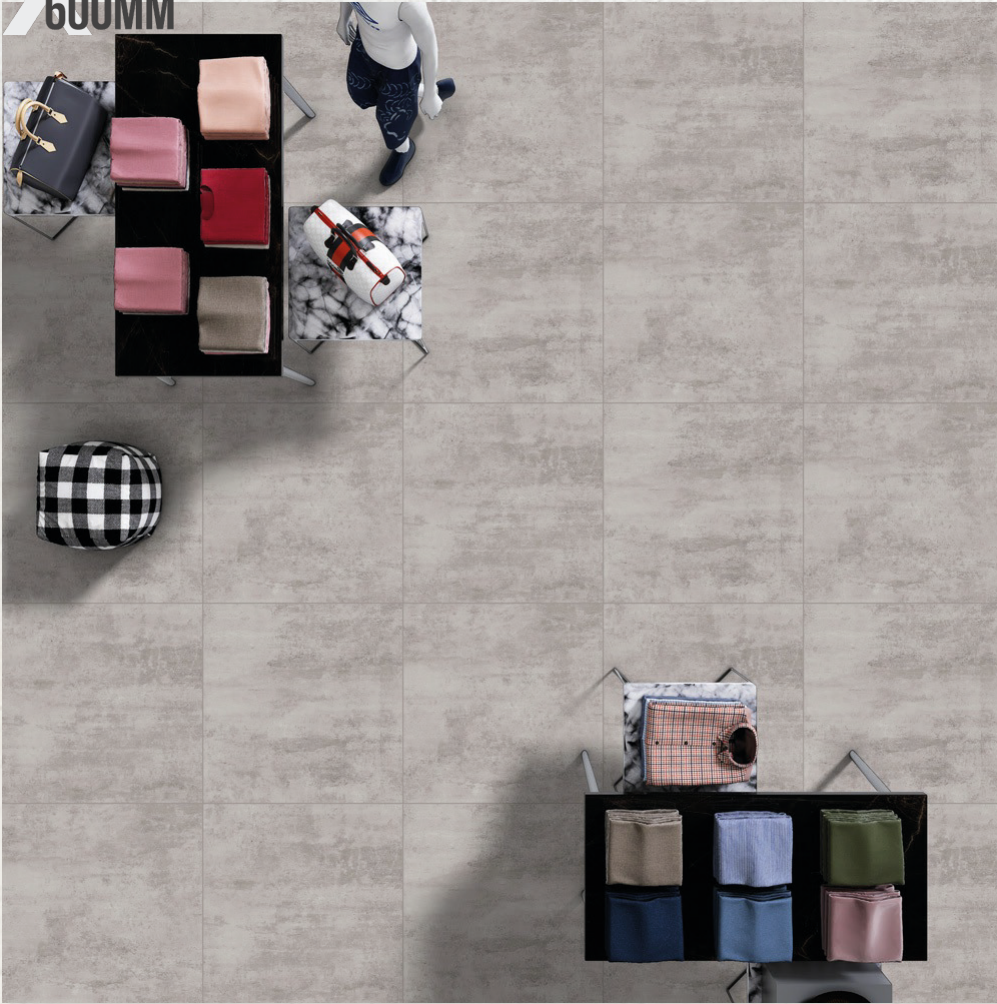

Random 3

600
600MM

CEMENTO BROWN
FINISH : RUSTIC

Random 3

600
600MM

CEMENTO CREMA
FINISH : RUSTIC

Random 3

600
600MM