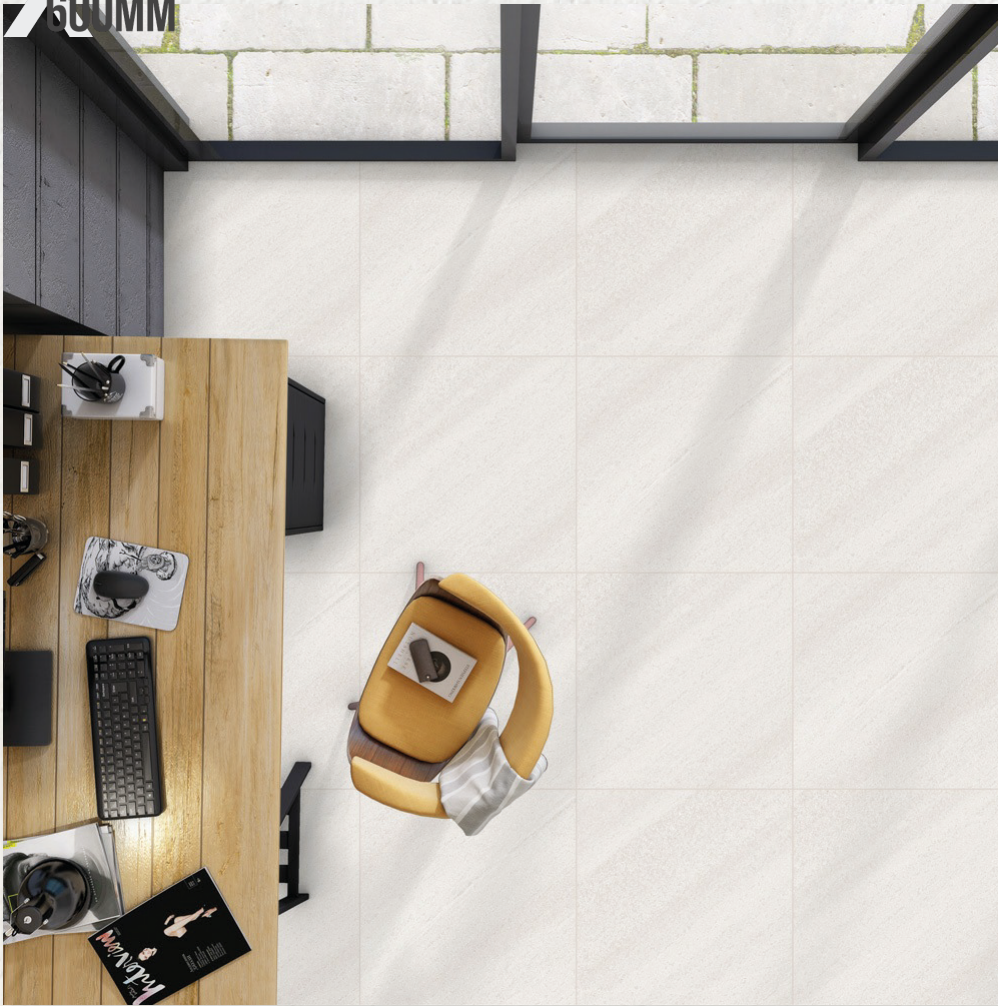

600
600MM

CARNELIAN CREMA
FINISH: RUSTIC

Random 3