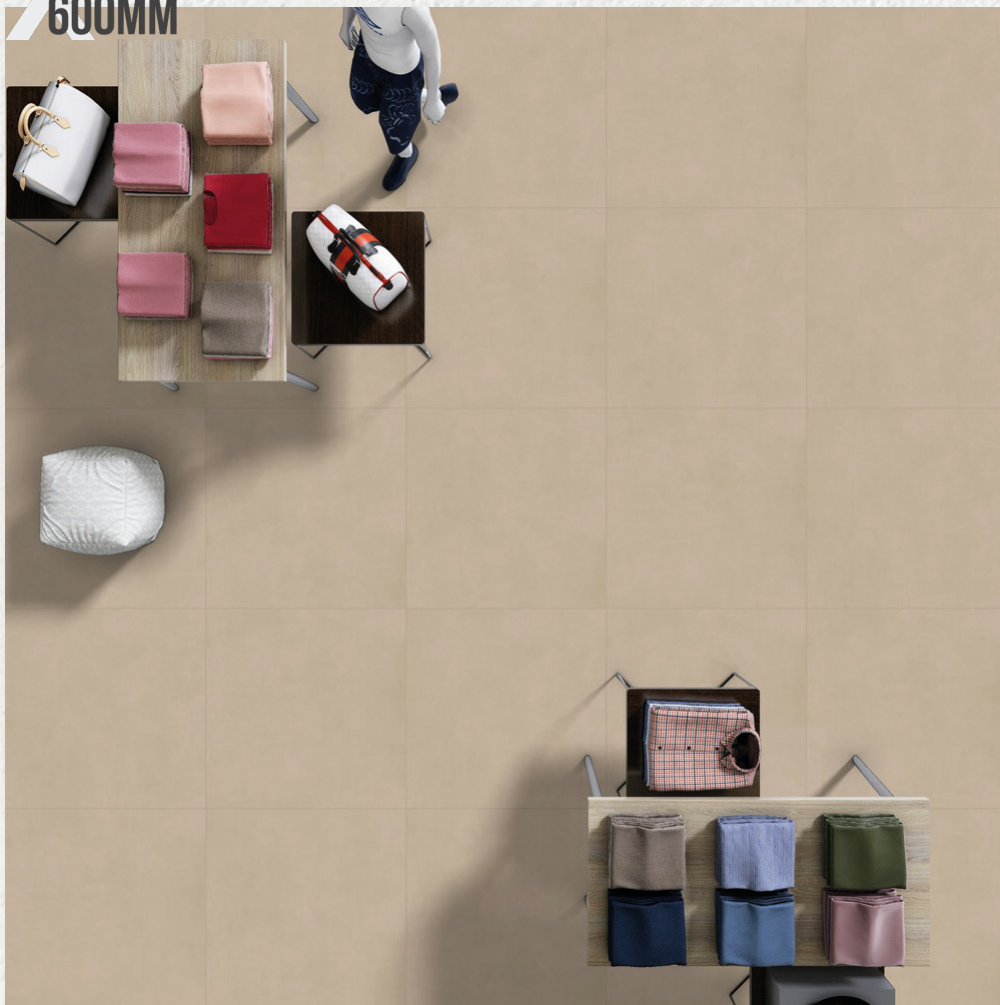

600
600MM

BOLONIA BEIGE
FINISH: RUSTIC