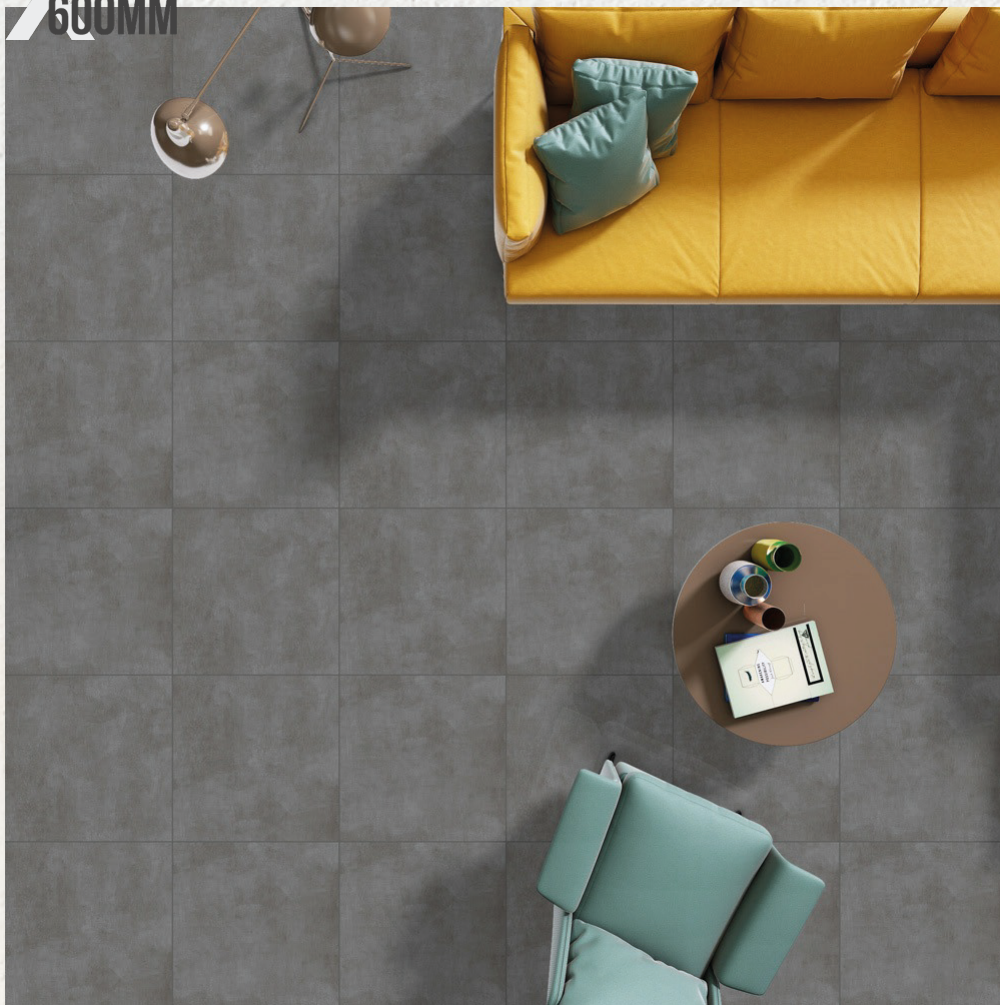

600
600MM

BOLONIA GRAFITO
FINISH : RUSTIC