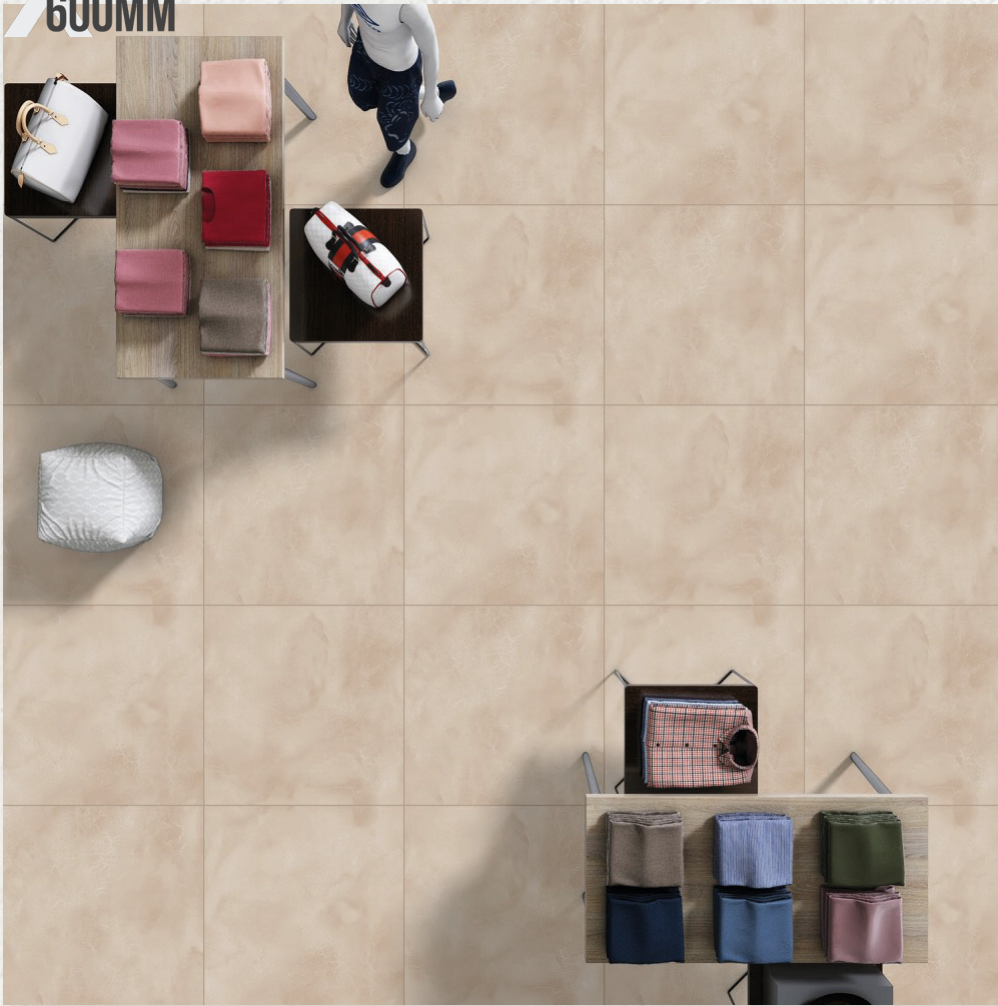

600
600MM

BLISTER BEIGE
FINISH : RUSTIC

Random 3