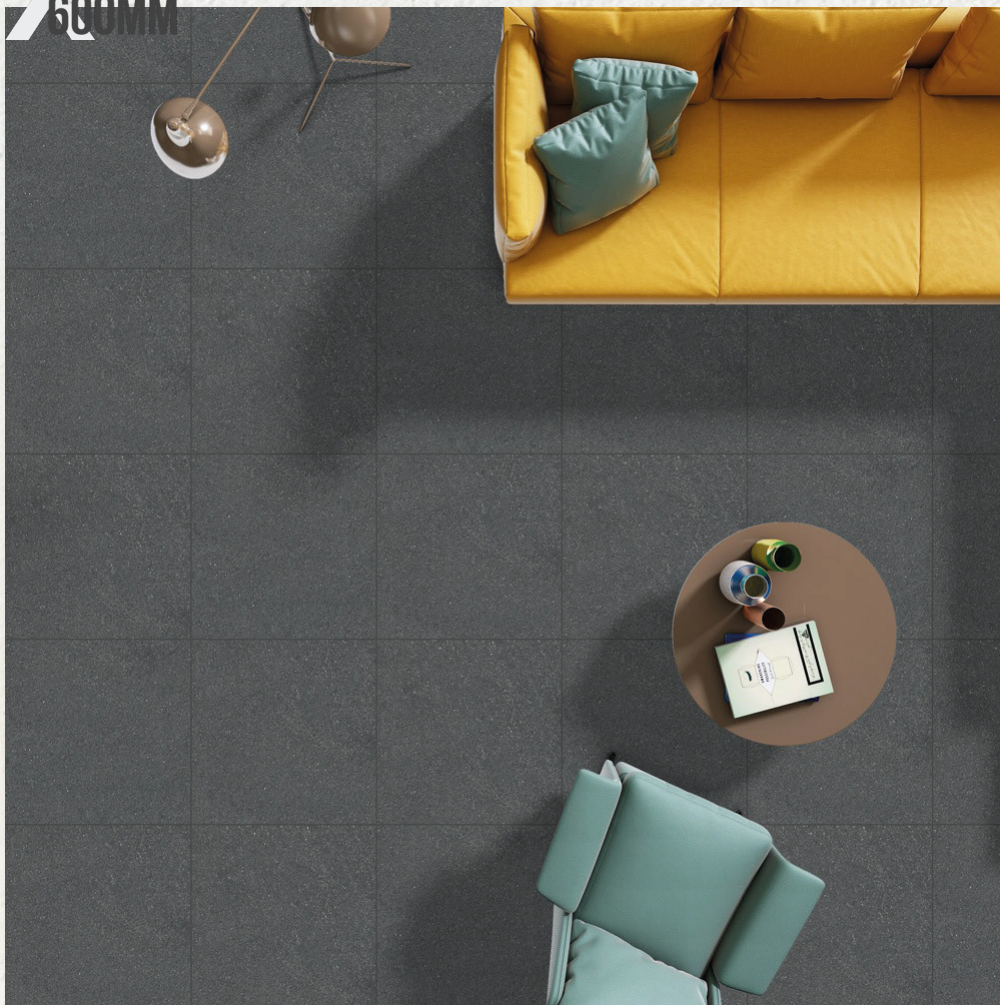

600
600MM

GARNET GRIS
FINISH : RUSTIC