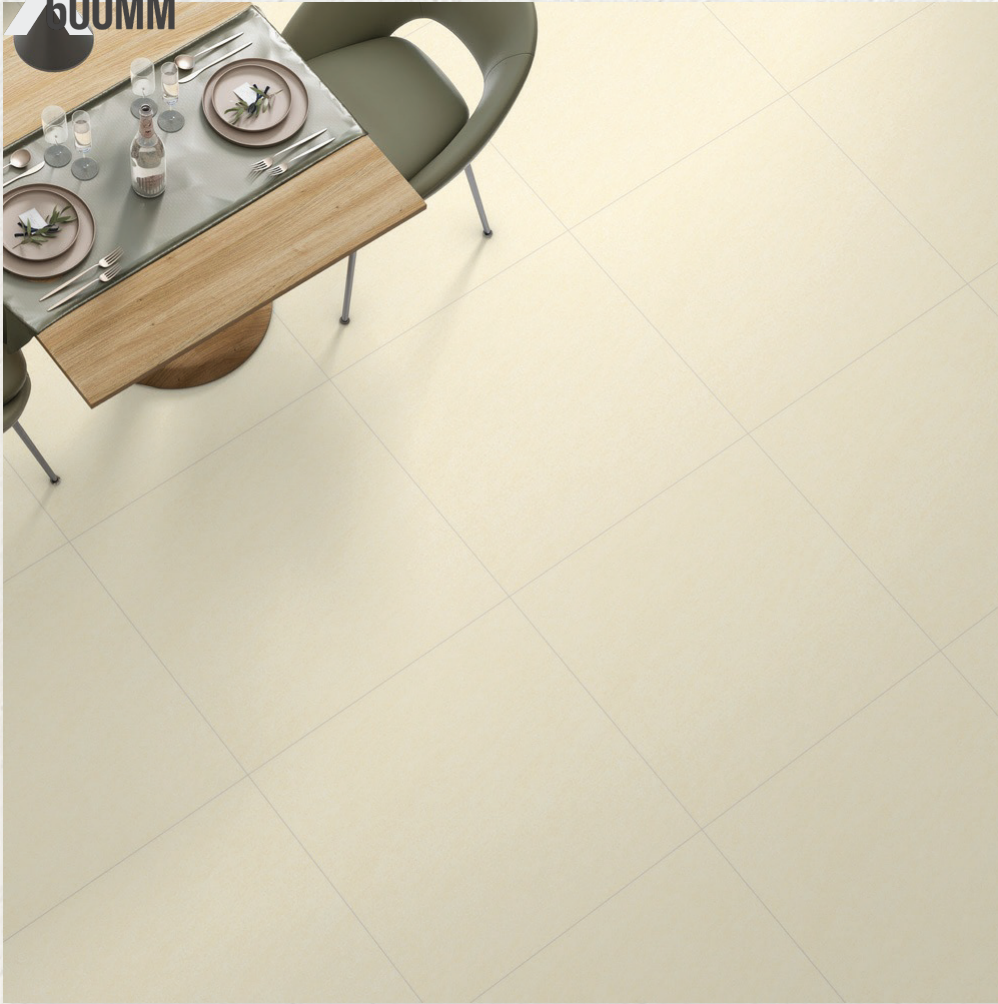

Random 1

600
600MM

TORO

MOROCON 009 LT
FINISH: RUSTIC

Random 1

600
600MM

MUNICH IVORY
FINISH : RUSTIC

Random 1