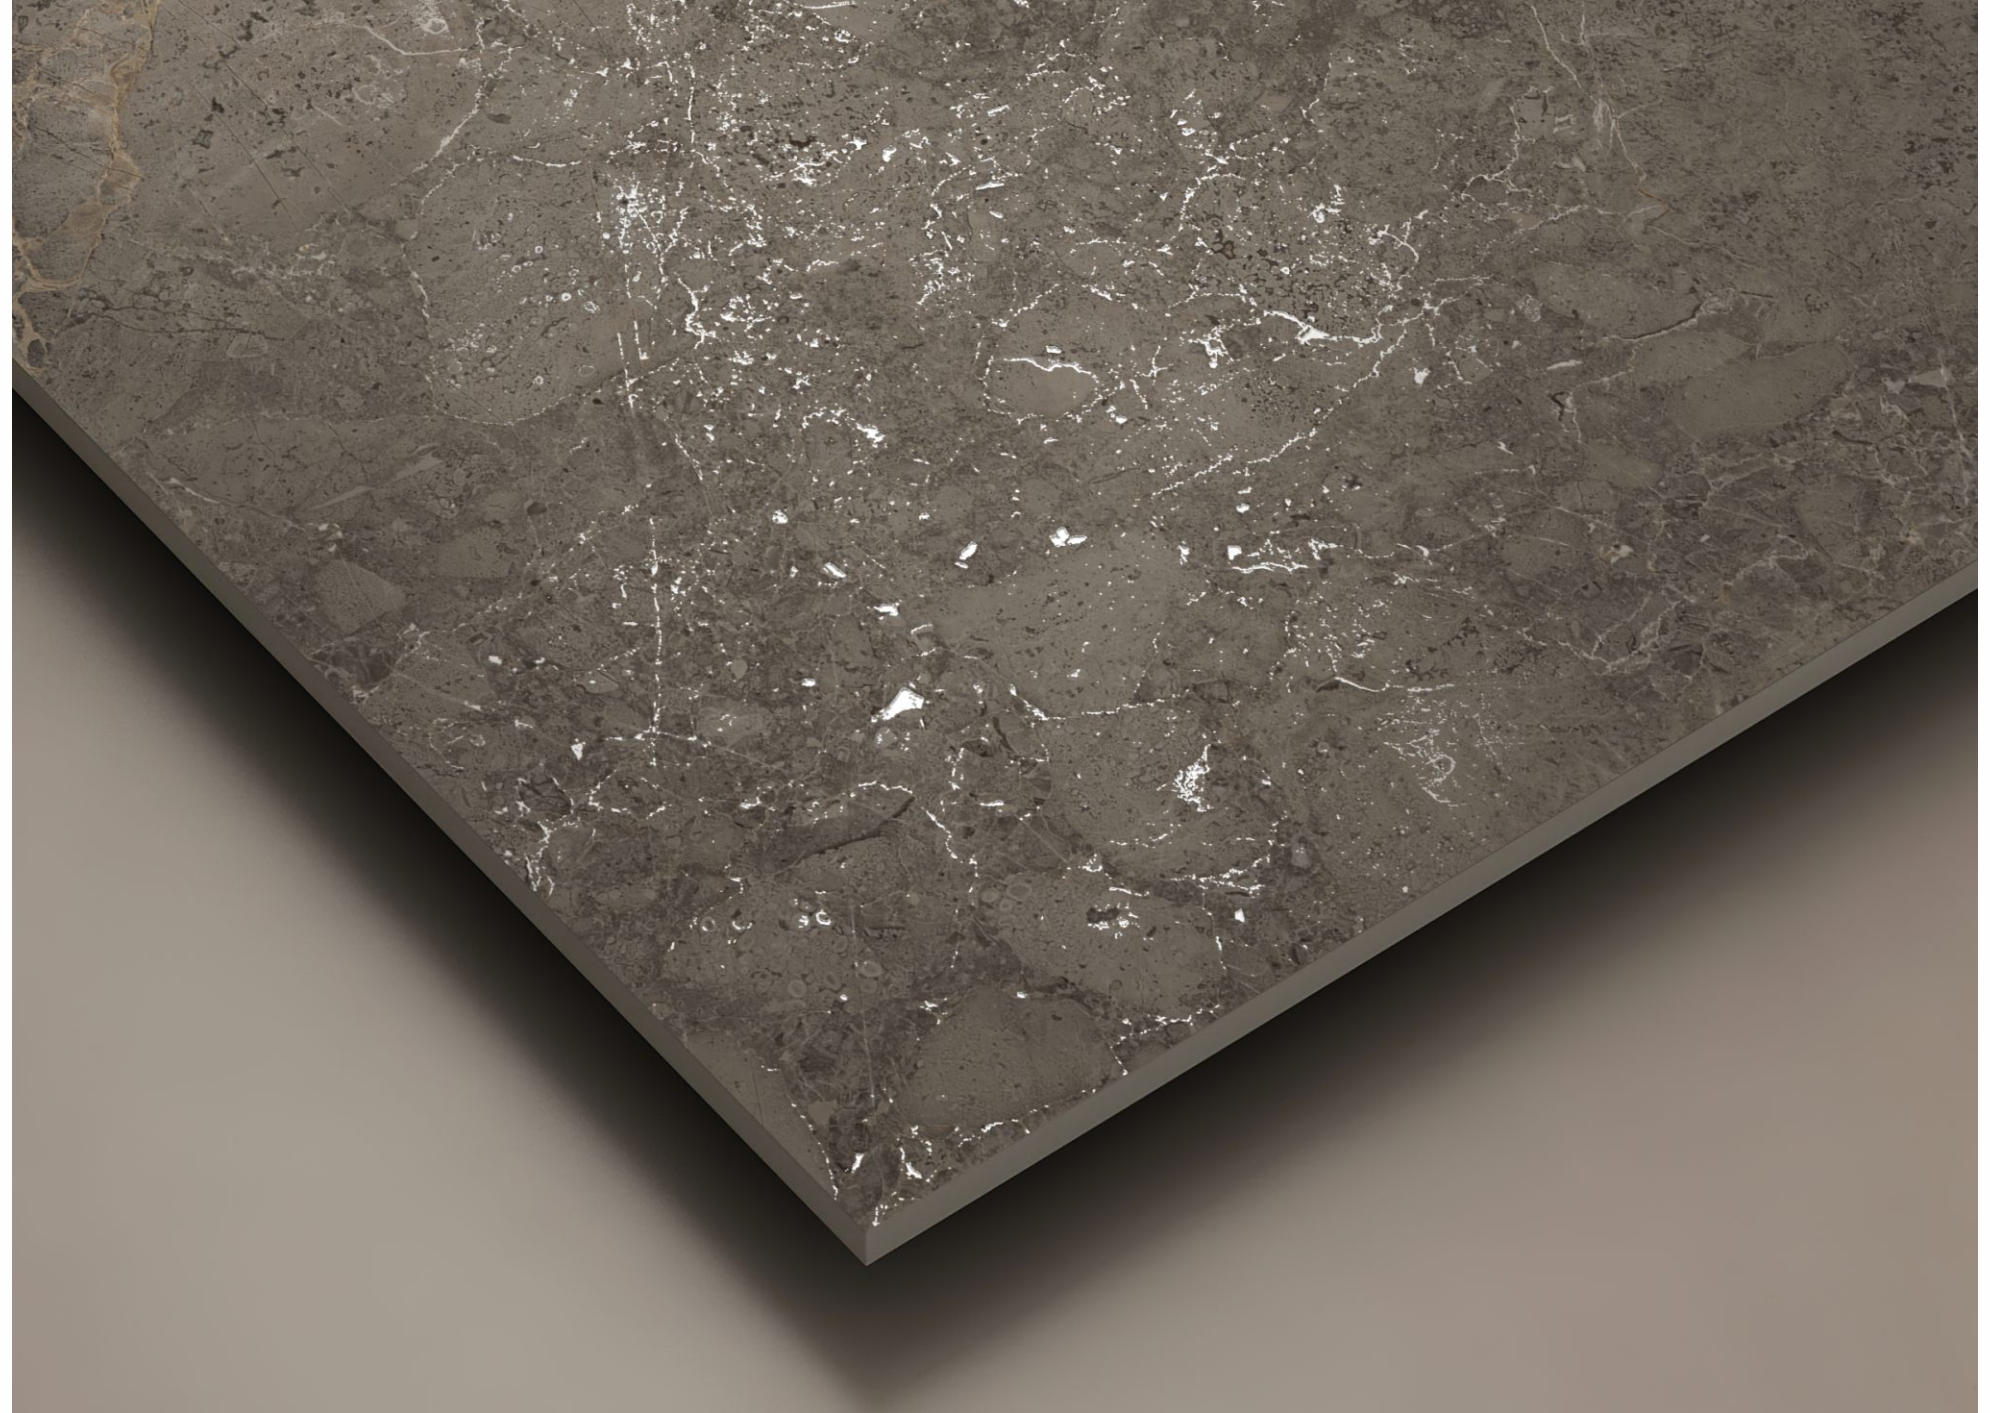

RANDOM 4 FACES

SIZE
800x1600mm

FINISH
Carving

THICKNESS
9mm

RANDOM 4 FACES

SIZE
800x1600mm

FINISH
Carving

THICKNESS
9mm