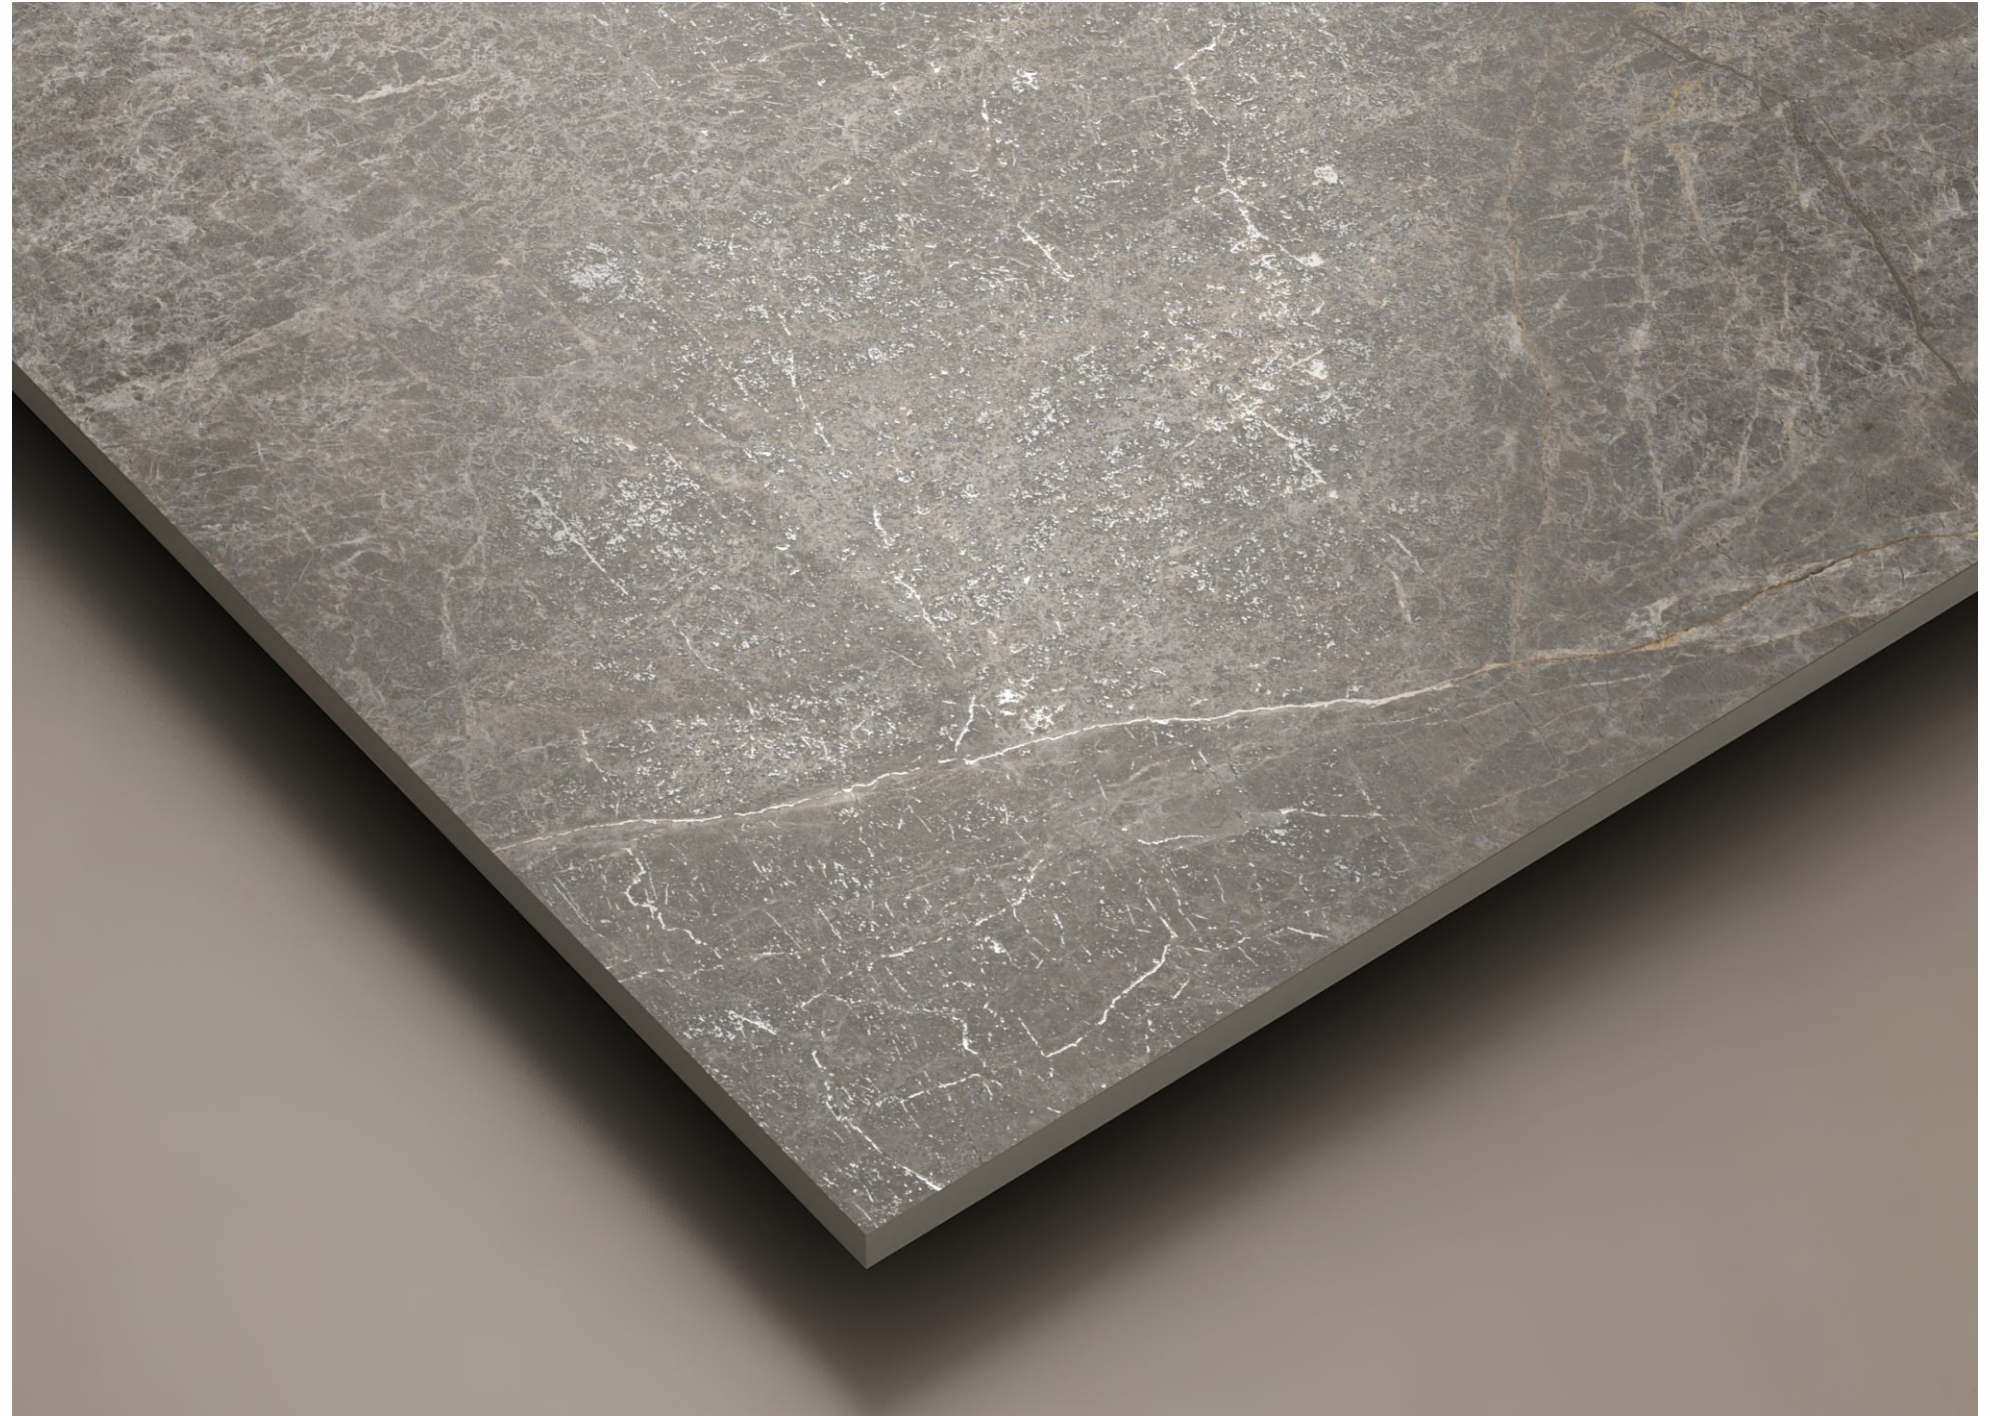

SIZE
800x1600mm

FINISH
Carving

THICKNESS
9mm

RANDOM 4 FACES

SIZE
800x1600mm

FINISH
Carving

THICKNESS
9mm

RANDOM 4 FACES