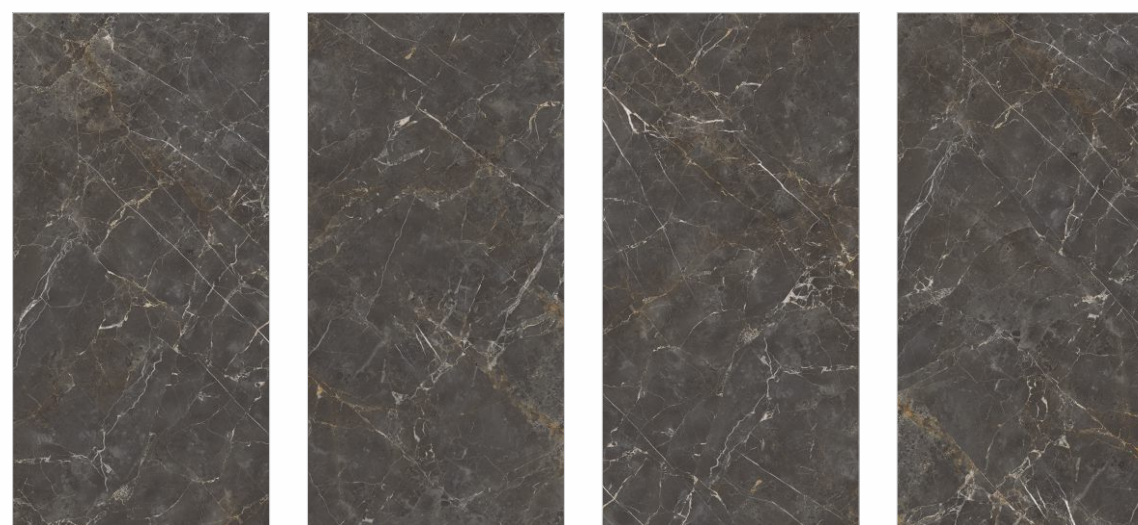

RANDOM 4 FACES

SIZE
800x1600mm

FINISH
Carving

THICKNESS
9mm

1001
FLORIS
NATURAL