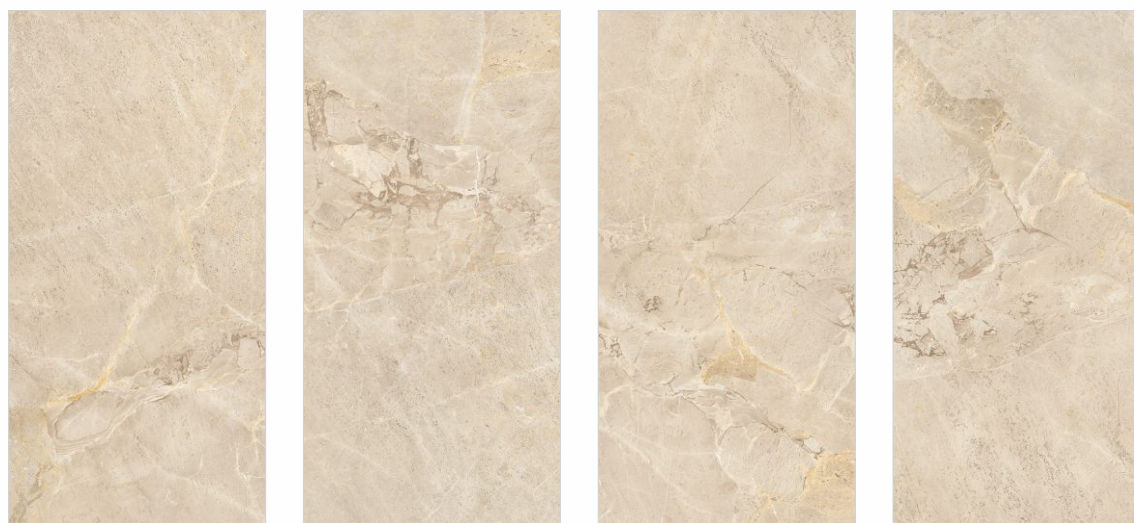

SIZE
800x1600mm

FINISH
Carving

THICKNESS
9mm