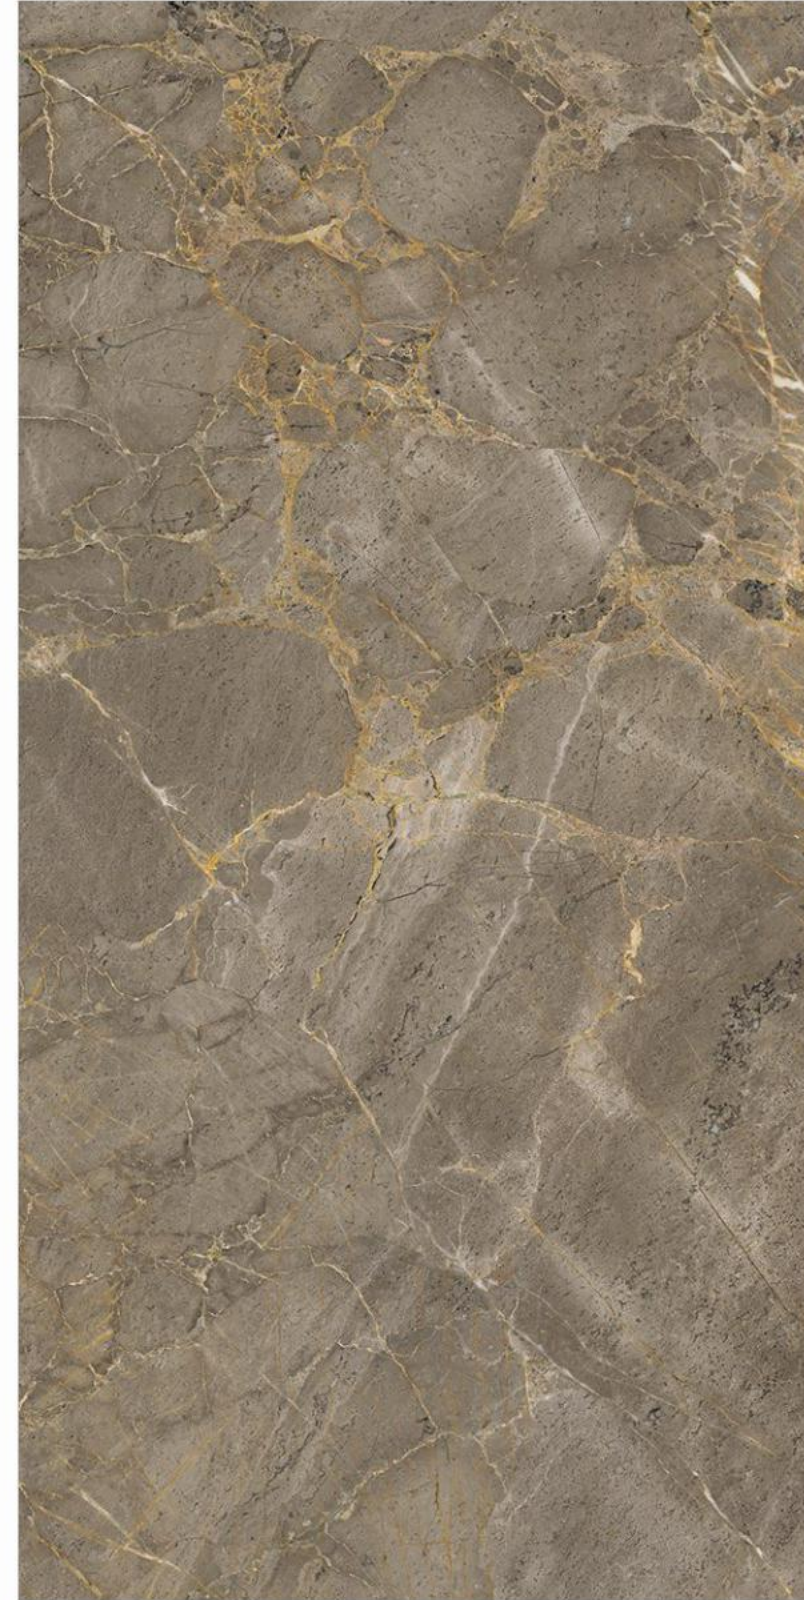

RANDOM 4 FACES

FINISH Glossy
SIZE 800x1600mm
THICKNESS 9mm

1200x
1200mm
Also
Available in
—
1200x
1800mm

FINISH Glossy
SIZE 800x1600mm
THICKNESS 9mm

1200x
1200mm
Also
Available in
—
1200x
1800mm