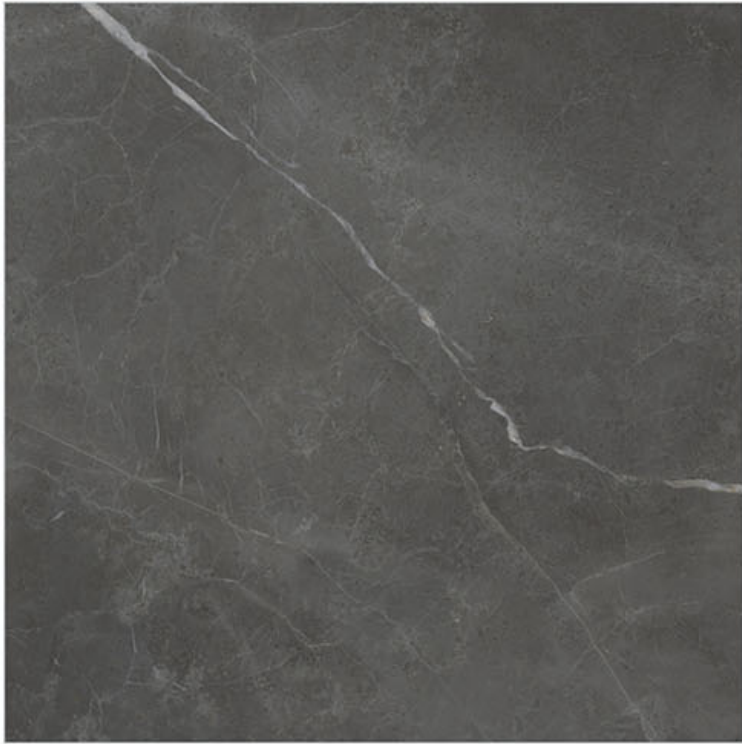

Glazed
Porcelian
Tiles

Series
Matt

Como Grey

1200mm X 1200mm
1000mm X 1000mm
800mm X 800mm