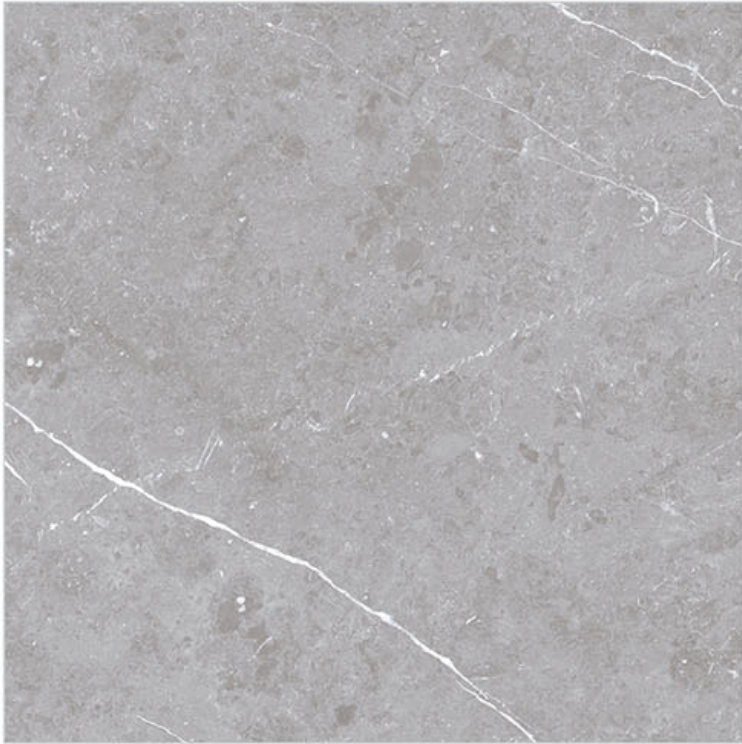

Glazed
**Porcelian
Tiles**

Series
Glossy

Alexa Grey

1200mm X 1200mm
1000mm X 1000mm
800mm X 800mm