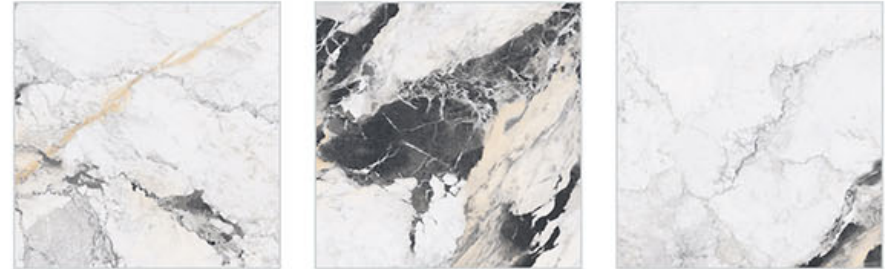

Glazed
Porcelian
Tiles

Series
Glossy

1200mm X 1200mm
1000mm X 1000mm
800mm X 800mm

Glazed
Porcelian
Tiles

Series
Glossy

1200mm X 1200mm
1000mm X 1000mm
800mm X 800mm