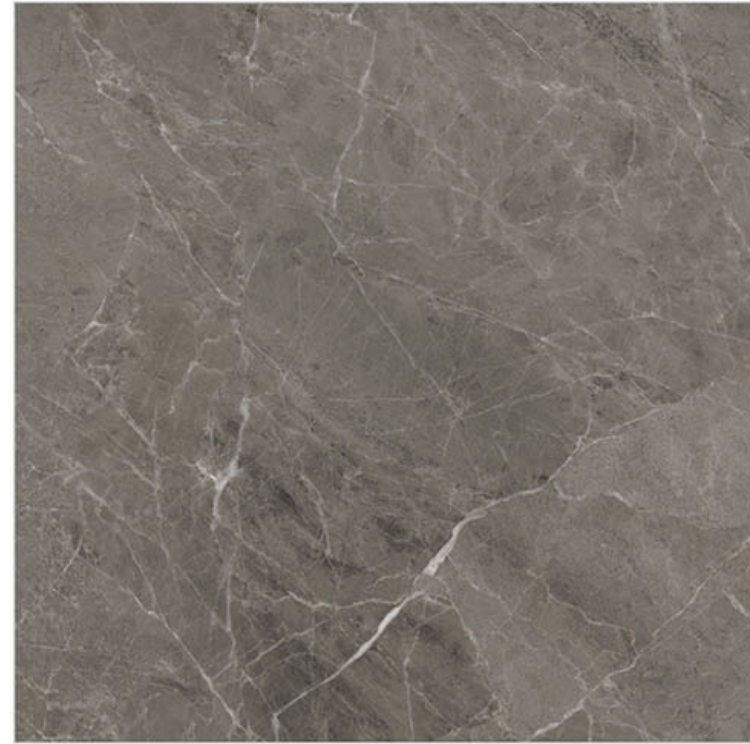

Glazed
**Porcelian
Tiles**

Series
Glossy

Olive Brown

1200mm X 1200mm
1000mm X 1000mm
800mm X 800mm

Glazed
Porcelian
Tiles

Series
Glossy

Papillion Bianco

1200mm X 1200mm
1000mm X 1000mm
800mm X 800mm