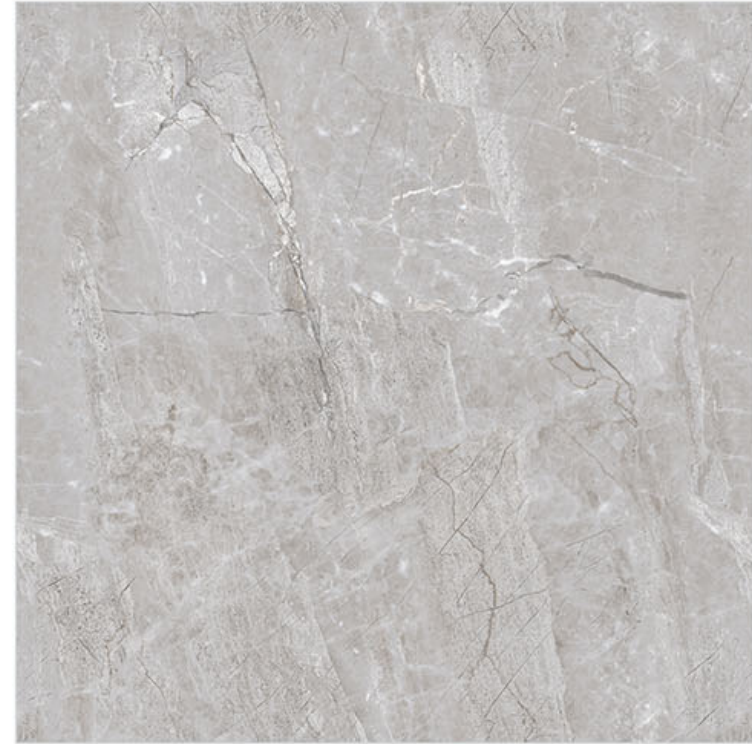

Glazed
Porcelian
Tiles

Series
Glossy

Merqury Brown

1200mm X 1200mm
1000mm X 1000mm
800mm X 800mm

Glazed
Porcelian
Tiles

Series
Glossy

Neo Blanco

1200mm X 1200mm
1000mm X 1000mm
800mm X 800mm