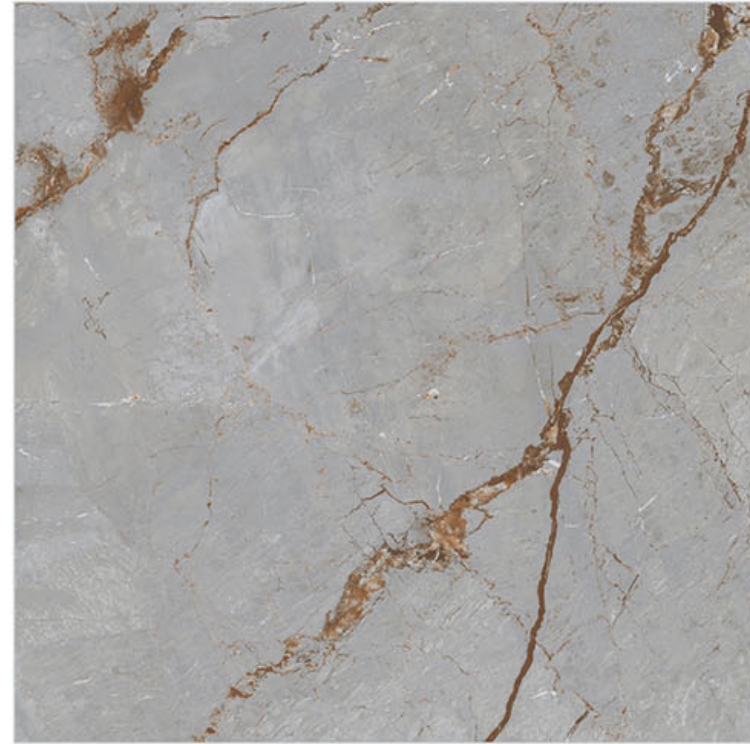

Persian Silver

1200mm X 1200mm
1000mm X 1000mm
800mm X 800mm

Glazed
Porcelian
Tiles

Series
Matt
Carving

Rock Amani Bianco

1200mm X 1200mm
1000mm X 1000mm
800mm X 800mm

Glazed
Porcelian
Tiles

Series
Matt
Carving