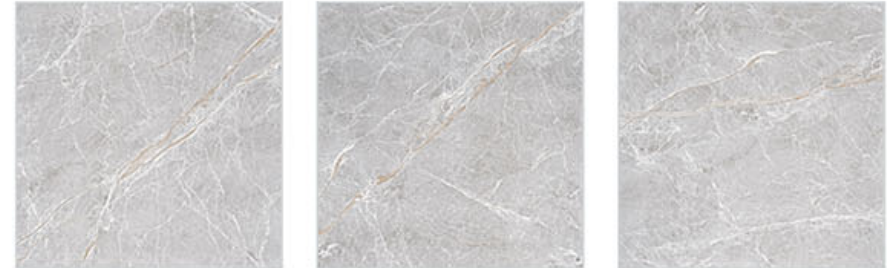

Glazed
**Porcelian
Tiles**

Series
Glossy

1200mm X 1200mm
1000mm X 1000mm
800mm X 800mm

Glazed
**Porcelian
Tiles**

Series
Glossy

1200mm X 1200mm
1000mm X 1000mm
800mm X 800mm