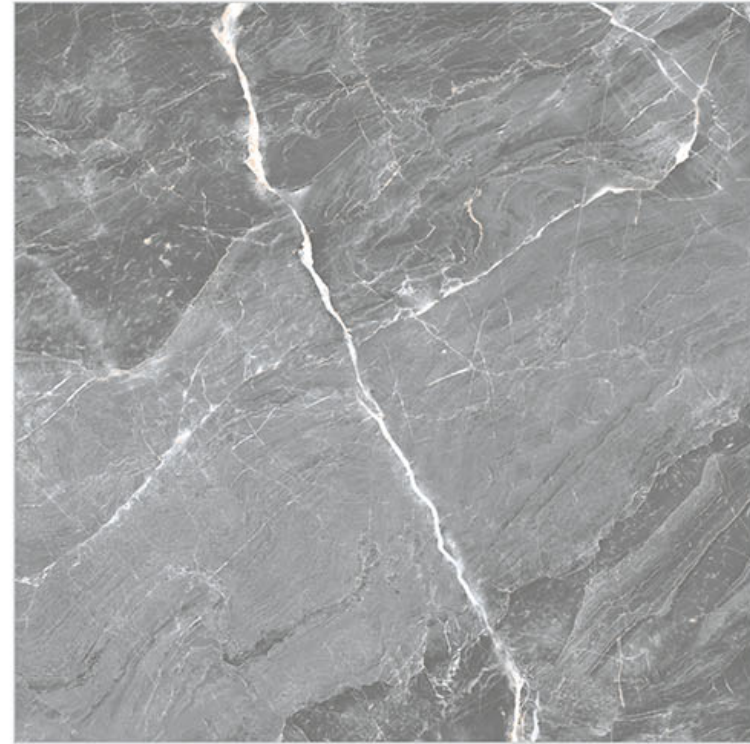

Glazed
Porcelian
Tiles

Series
Glossy

Mountain White

1200mm X 1200mm
1000mm X 1000mm
800mm X 800mm

Glazed
Porcelian
Tiles

Series
Glossy

Merqury White

1200mm X 1200mm
1000mm X 1000mm
800mm X 800mm