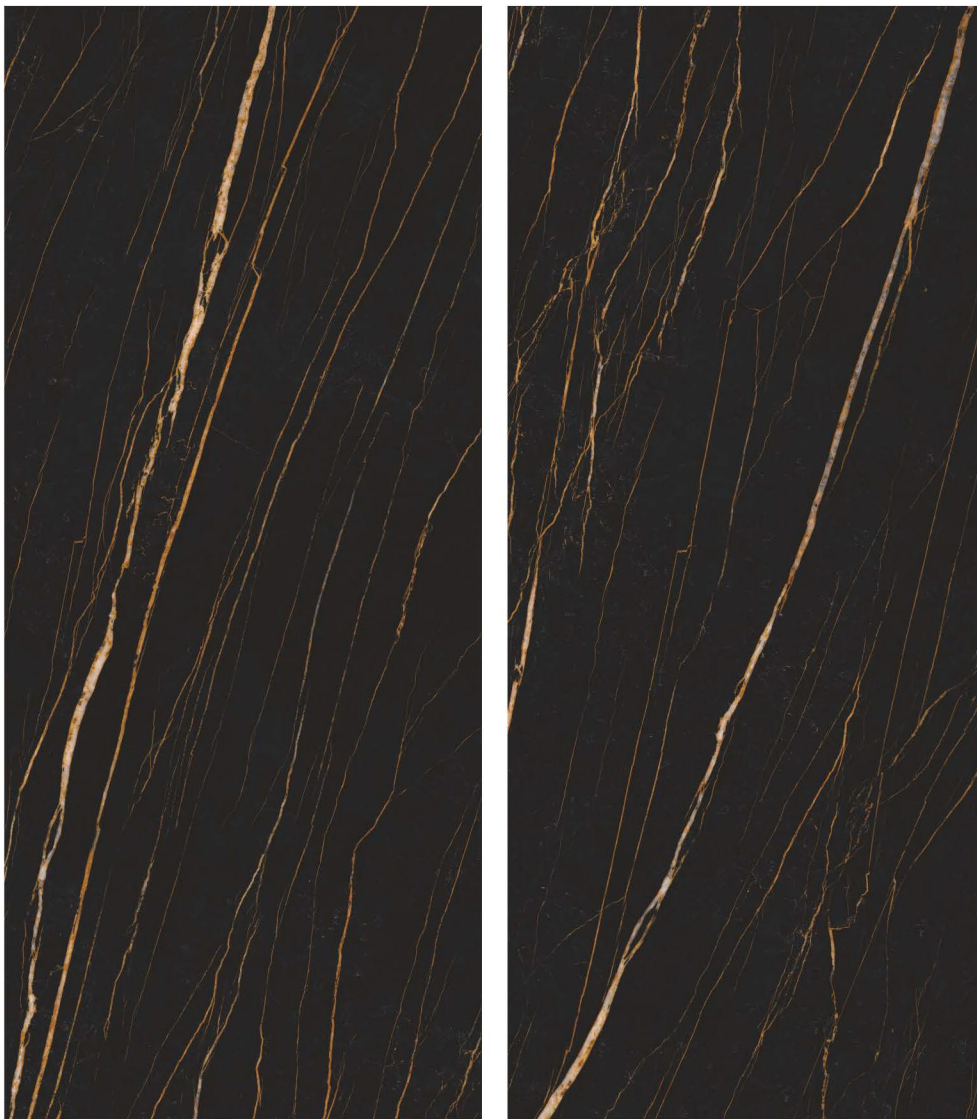

MARBLE - GRAPHITE

BLACK GOLD

120x280cm
47 1/4"x94 1/2"

120x240cm
47 1/4"x94 1/2"

Pulido/Legacy

± 9mm/6mm

TOTAL RANDOMS : 02 FACES