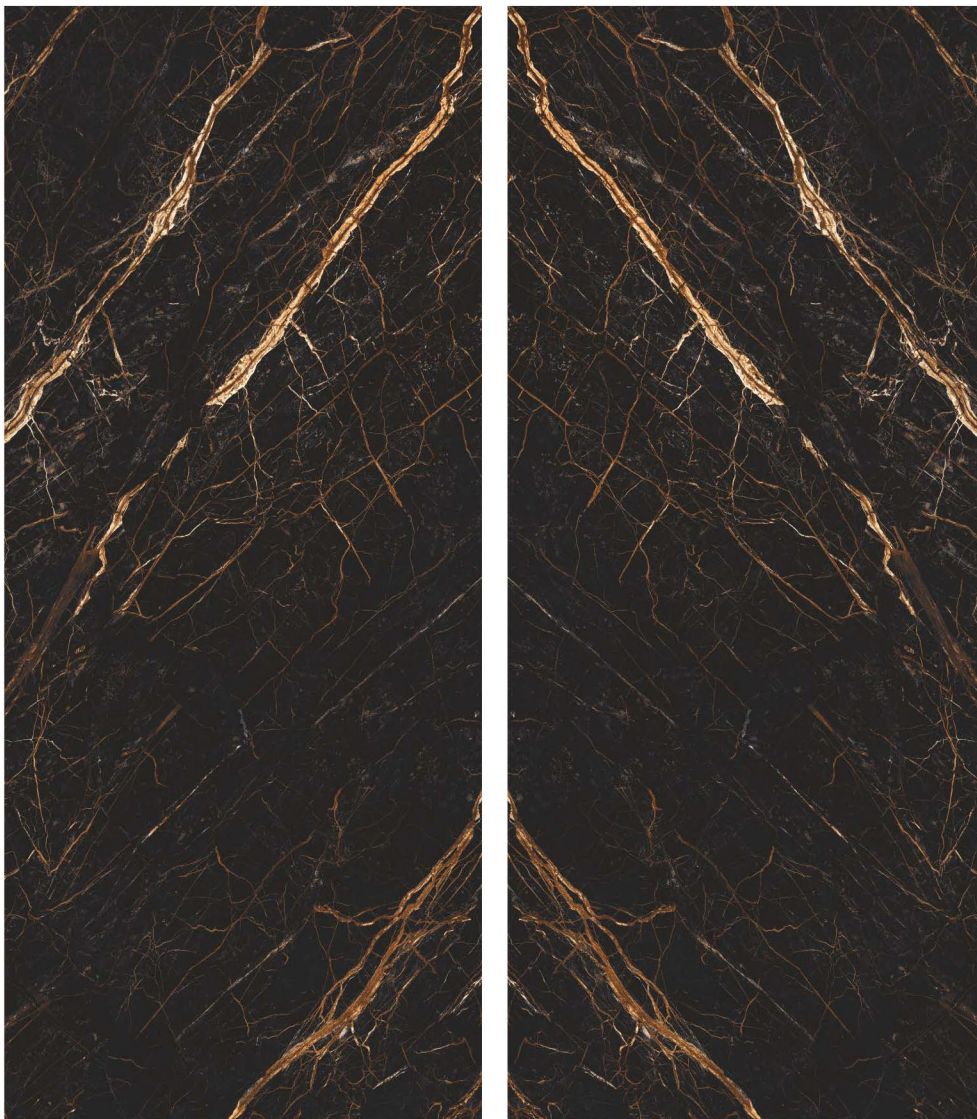

120x280cm
47 1/4"x94 1/2"

120x240cm
47 1/4"x94 1/2"

Pulido/Legacy

± 9mm/6mm

TOTAL RANDOMS : 02 FACES

MARBLE - GRAPHITE

MAGMA BLACK (BOOKMATCH)

120x280cm
47 1/4"x94 1/2"