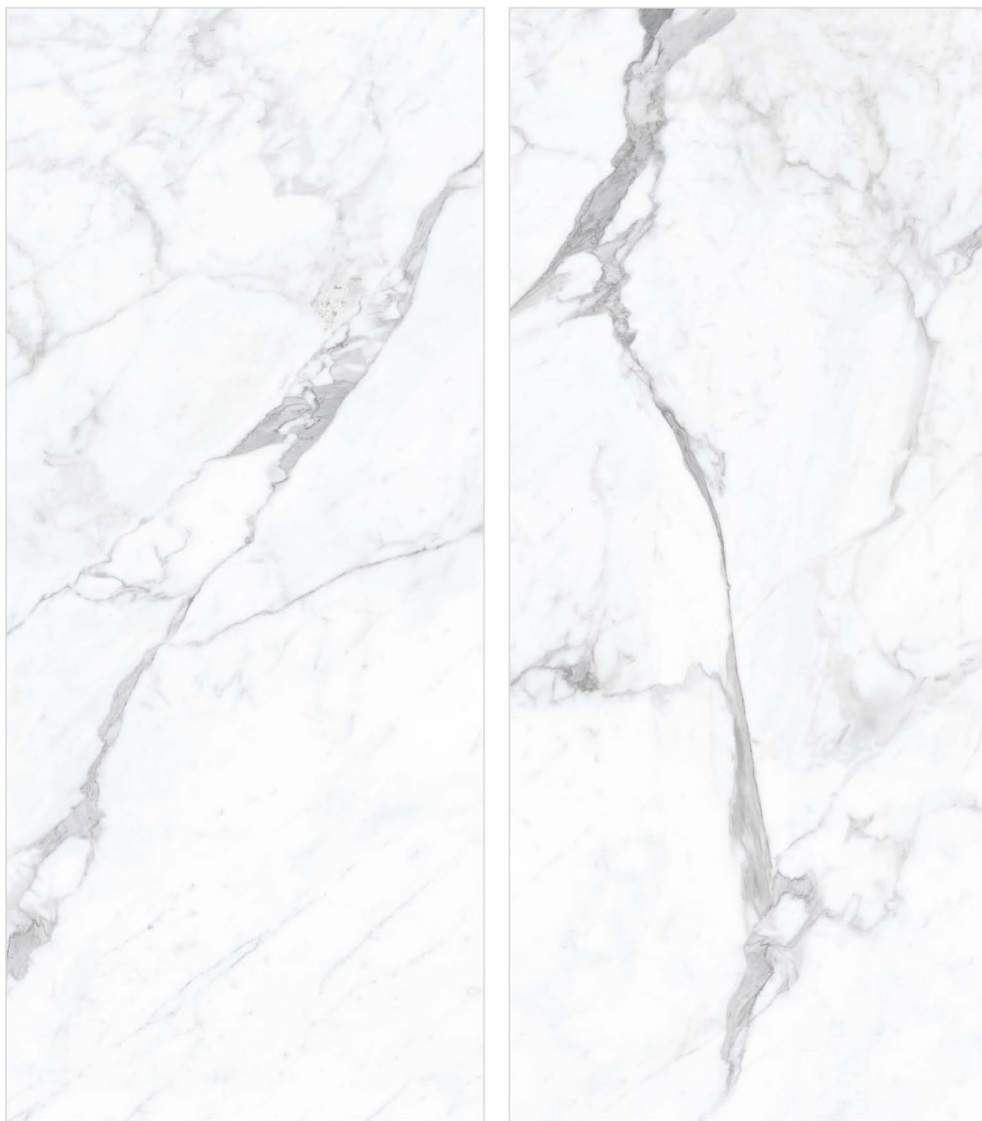

STATUARIO NATURAL

120x280cm
47 1/4"x94 1/2"

120x240cm
47 1/4"x94 1/2"

Pulido/Legacy

± 9mm/6mm

TOTAL RANDOMS : 03 FACES

MARBLE - BIANCA

ATLANTIC BIANCO