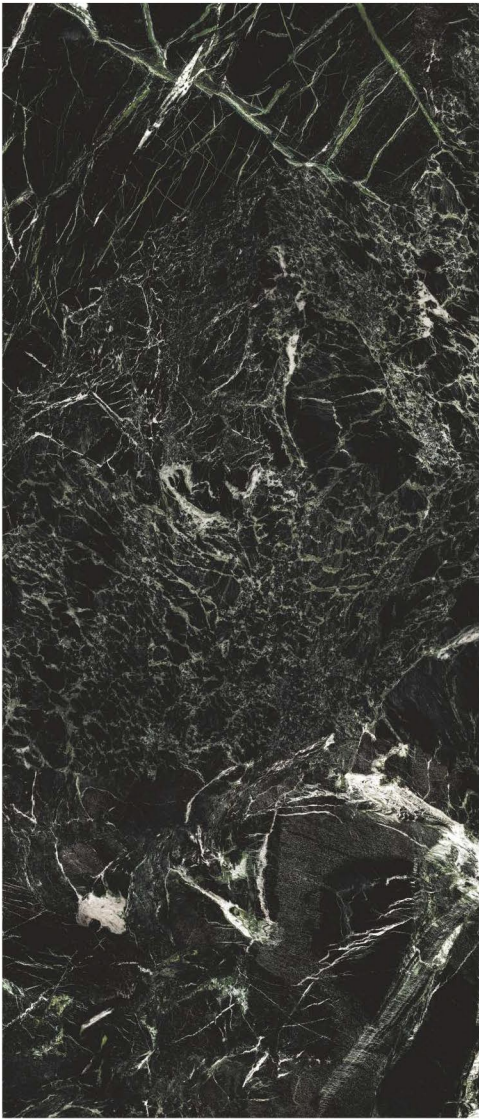

120x240cm
47 1/4"x94 1/2"

Pulido/Legacy

± 9mm/6mm

TOTAL RANDOMS : 02 FACES

MARBLE - GRAPHITE

MARMO FOREST

120x280cm
47 1/4"x94 1/2"

120x240cm
47 1/4"x94 1/2"