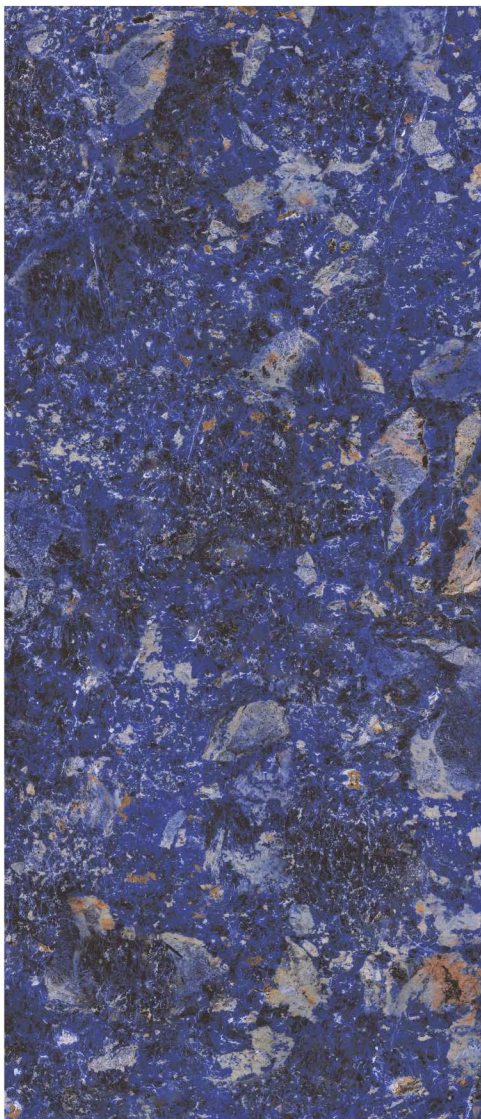

MARBLE - NATURALE

SODALITE

120x280cm
47 1/4"x94 1/2"

120x240cm
47 1/4"x94 1/2"

Pulido/Legacy

± 9mm/6mm

TOTAL RANDOMS : 02 FACES