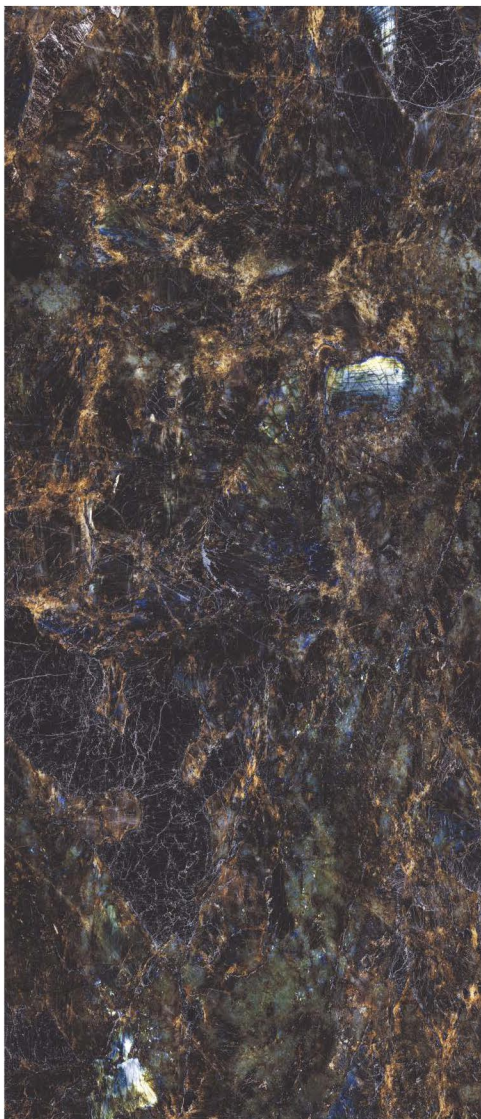

MARBLE - GRAPHITE

LABRADORITE

120x280cm
47 1/4"x94 1/2"

120x240cm
47 1/4"x94 1/2"

Pulido/Legacy

± 9mm/6mm

TOTAL RANDOMS : 02 FACES