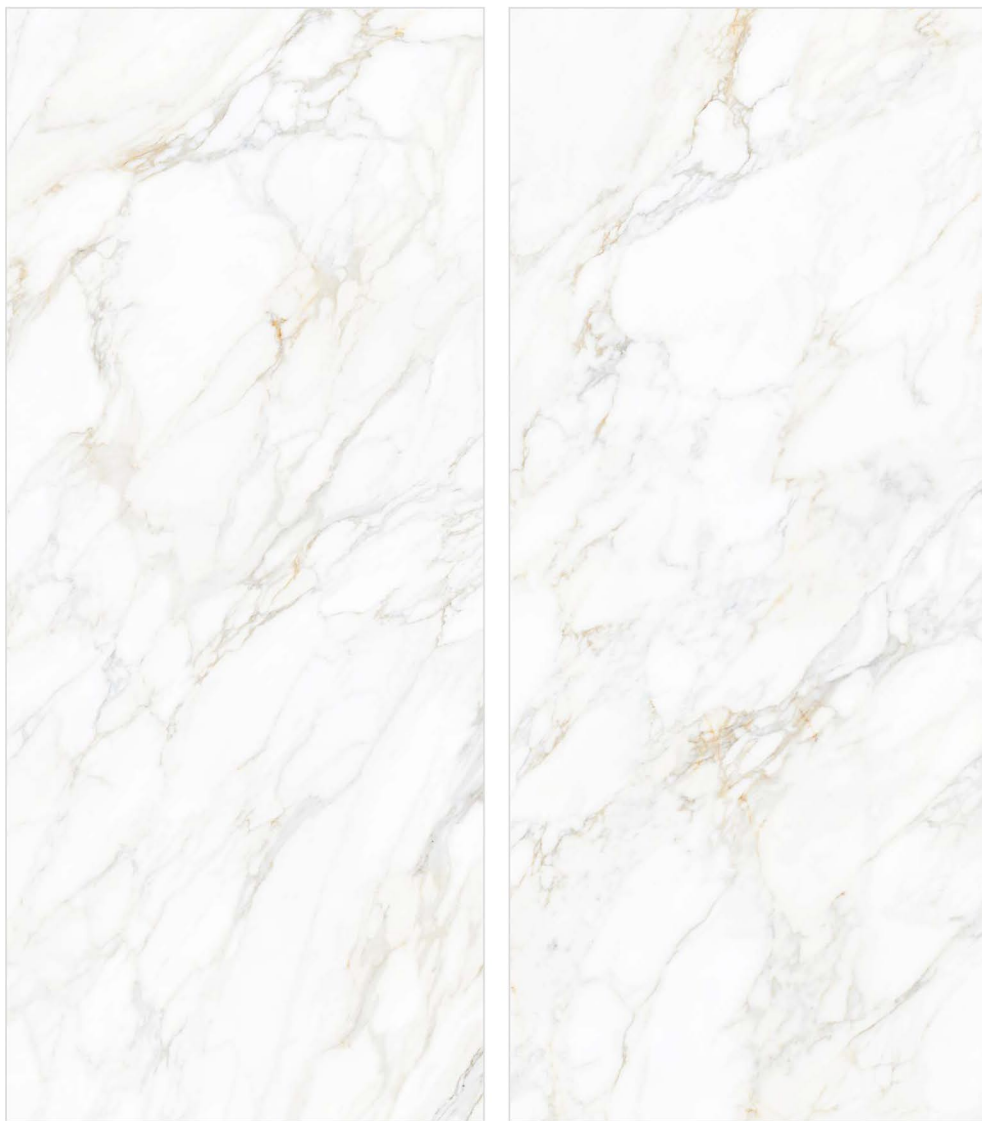

MARBLE - BIANCA

CARRARA GOLD

120x280cm
47 1/4"x94 1/2"

120x240cm
47 1/4"x94 1/2"

Pulido/Legacy

± 9mm/6mm

TOTAL RANDOMS : 02 FACES