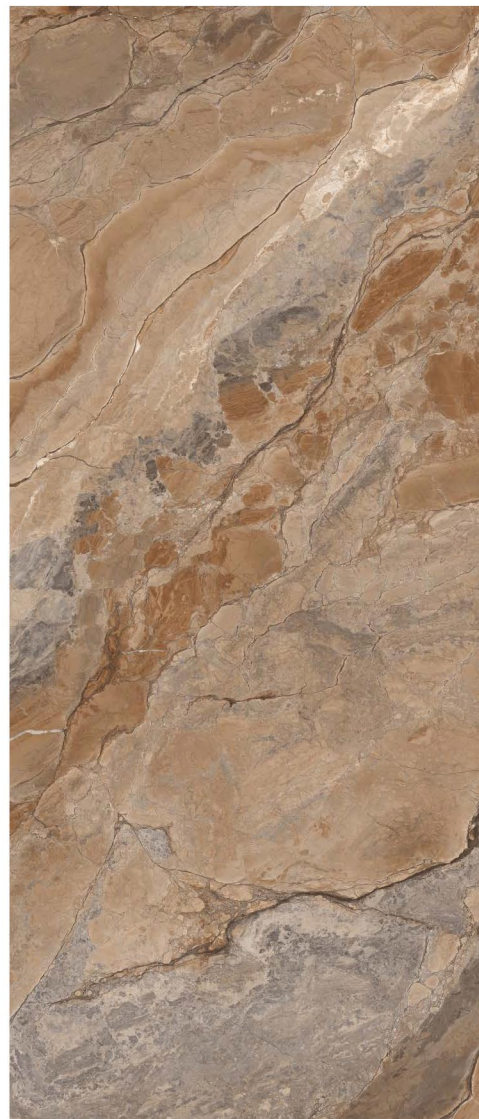

120x280cm
47 1/4"x94 1/2"

120x240cm
47 1/4"x94 1/2"

Pulido/Legacy

± 9mm/6mm

TOTAL RANDOMS : 02 FACES

MARBLE - NATURALE

ILLUSION BRONZE CONTINUE

120x280cm
47 1/4"x94 1/2"