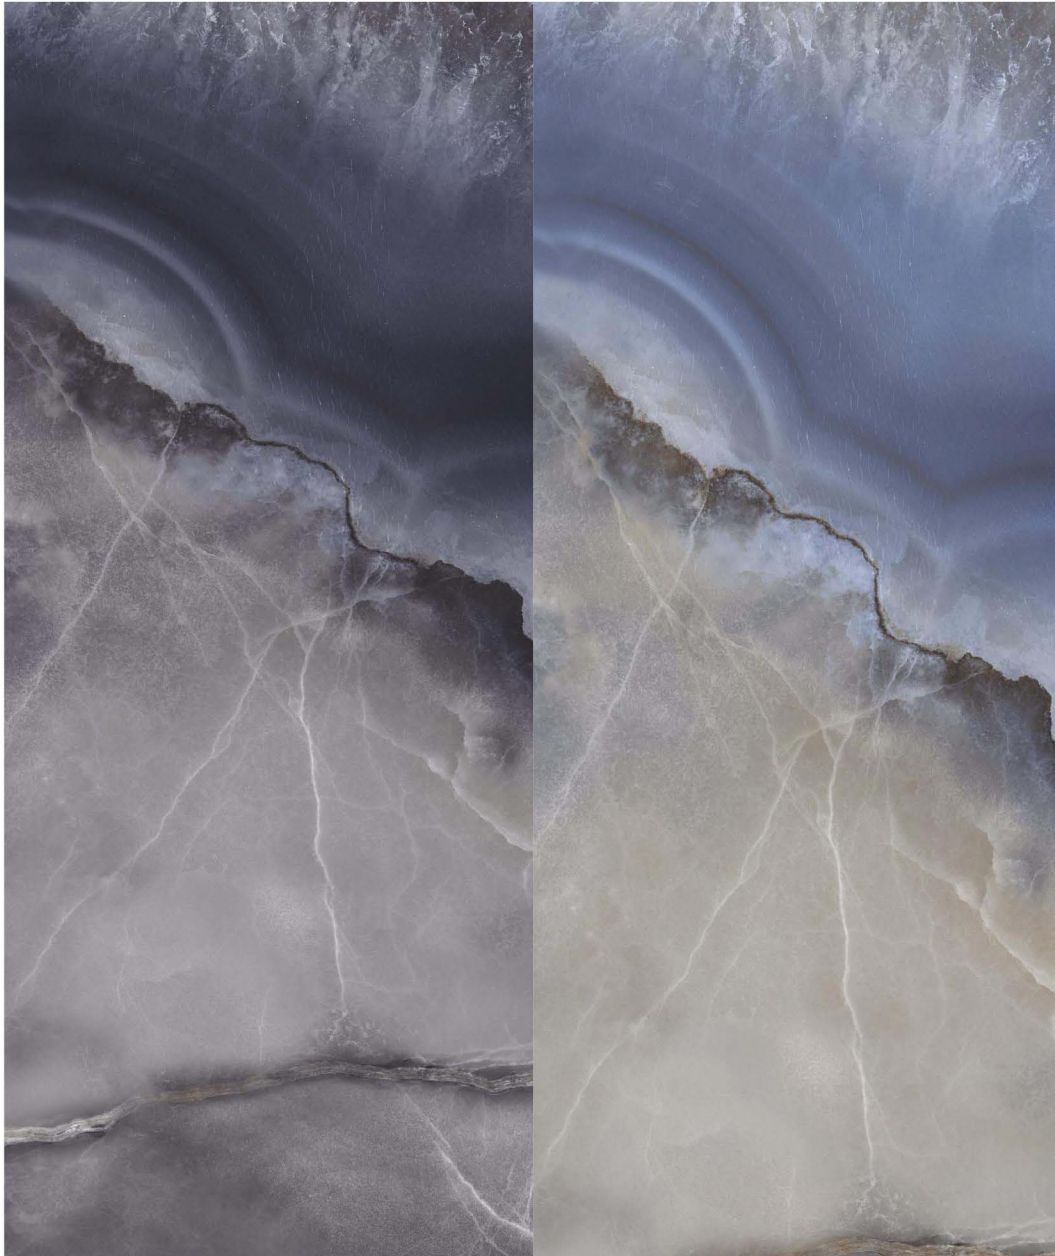

BAOBOB FURRY

120x280cm
47 1/4"x94 1/2"

120x240cm
47 1/4"x94 1/2"

Pulido/Legacy

± 9mm/6mm

TOTAL RANDOMS : 03 FACES

BOTANIC

MARBLE - NATURALE