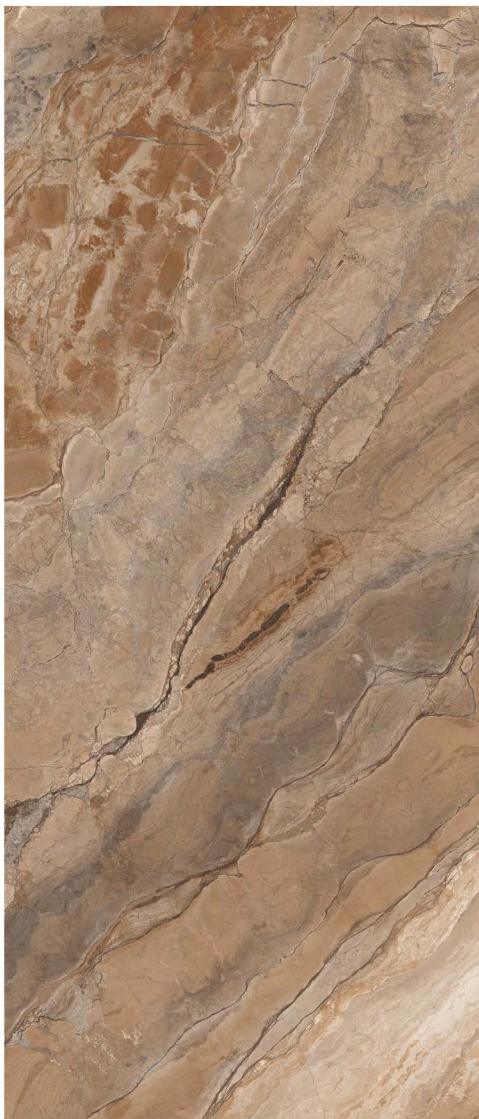

120x280cm
47 1/4"x94 1/2"

120x240cm
47 1/4"x94 1/2"

Pulido/Legacy

± 9mm/6mm

TOTAL RANDOMS : 02 FACES

MARBLE - NATURALE

ILLUSION BRONZE CONTINUE

120x280cm
47 1/4"x94 1/2"