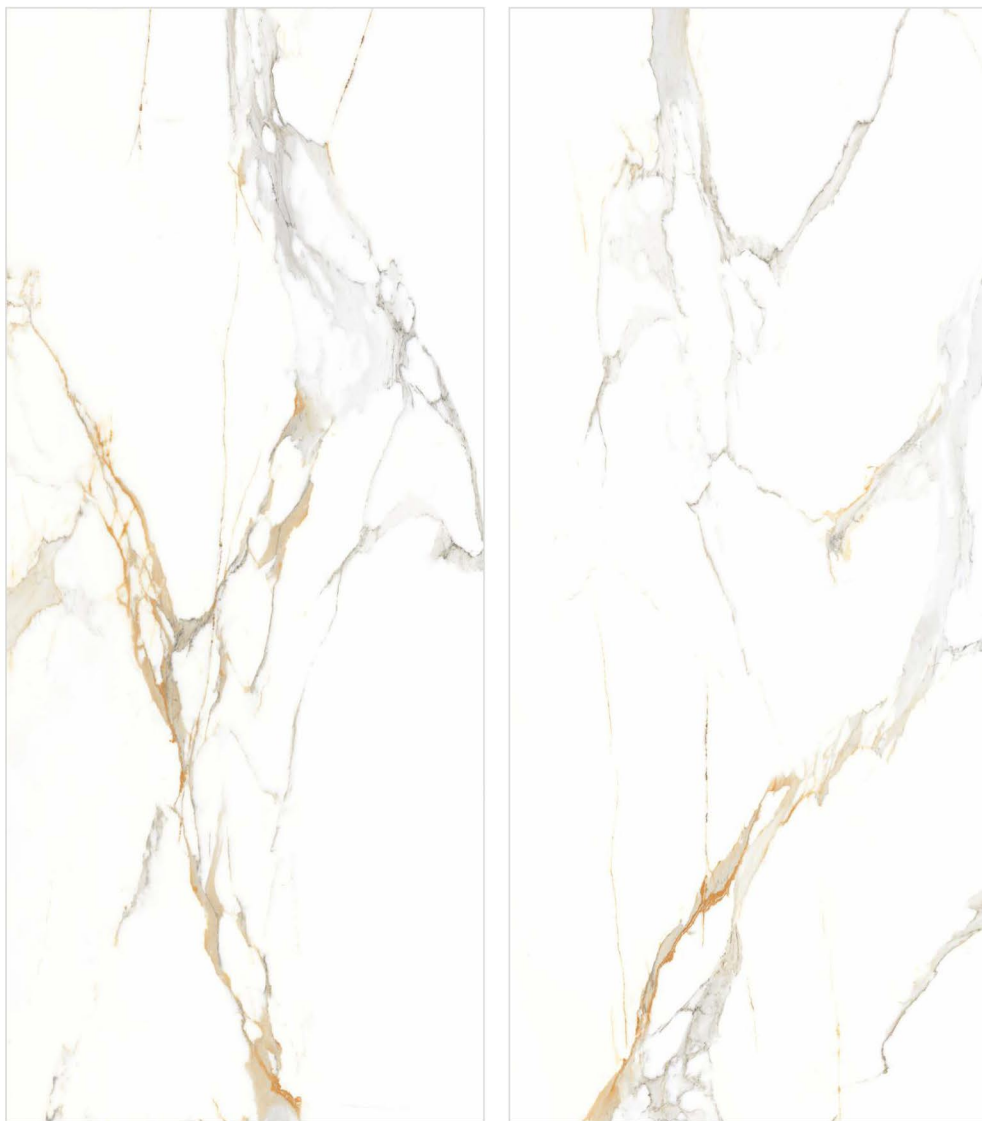

MARBLE - BIANCA

GOLDEN STATUARIO

120x280cm
47 1/4"x94 1/2"

120x240cm
47 1/4"x94 1/2"

Legacy/Pulido

± 9mm/6mm

TOTAL RANDOMS : 02 FACES