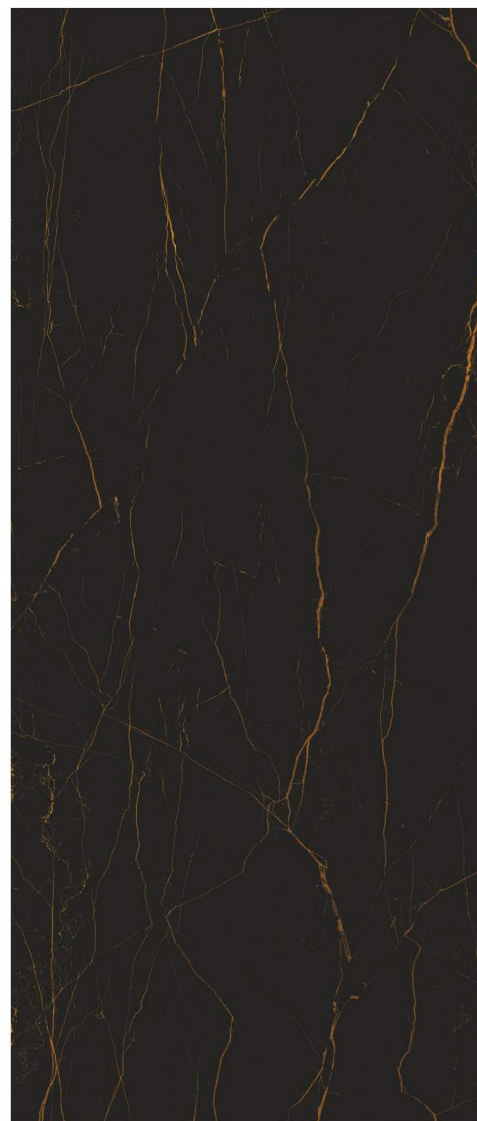

MARBLE - GRAPHITE

BLACK NOIR

120x280cm
47 1/4"x94 1/2"

120x240cm
47 1/4"x94 1/2"

Pulido/Legacy

± 9mm/6mm

TOTAL RANDOMS : 03 FACES