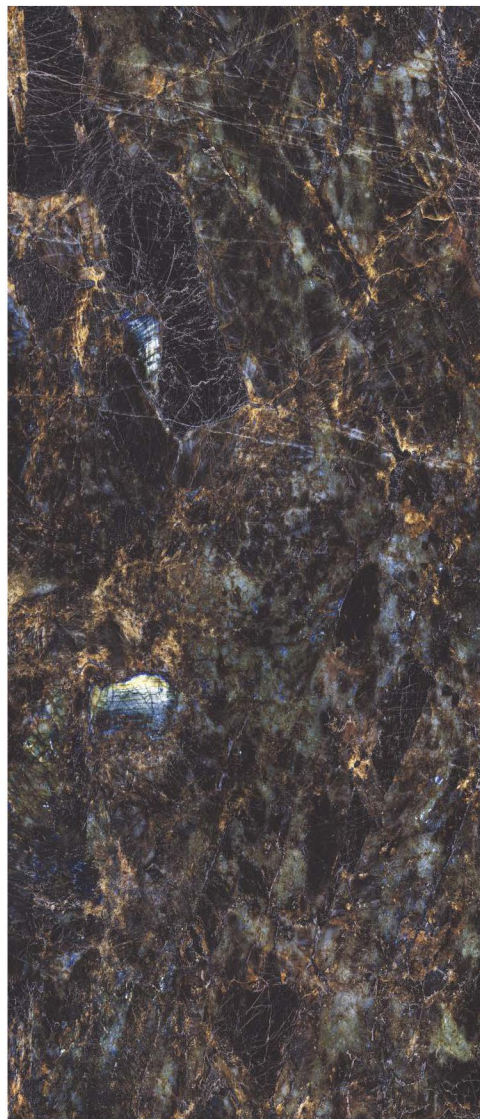

MARBLE - GRAPHITE

LABRADORITE

120x280cm
47 1/4"x94 1/2"

120x240cm
47 1/4"x94 1/2"

Pulido/Legacy

± 9mm/6mm

TOTAL RANDOMS : 02 FACES