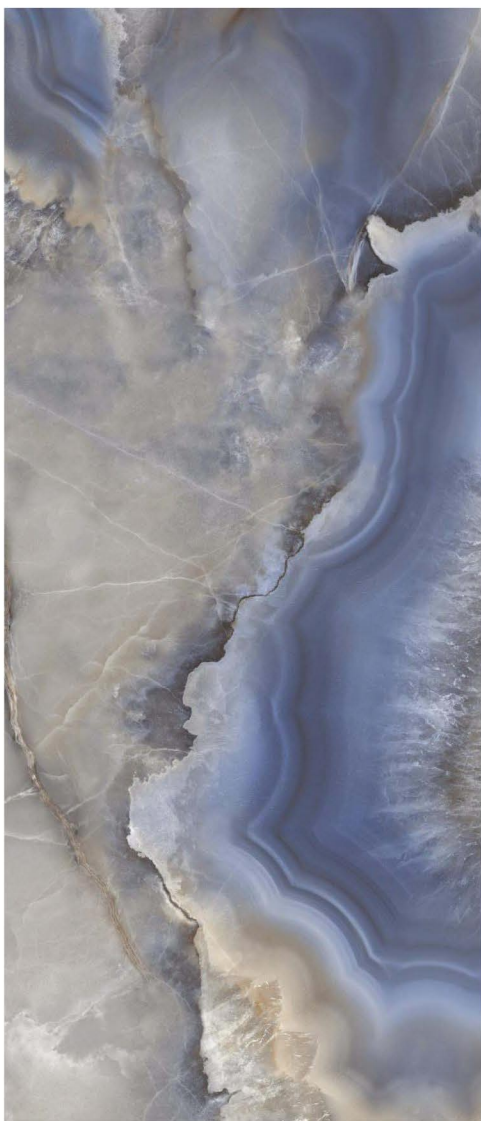

MARBLE - NATURALE

BOTANIC BLUE

120x280cm
47 1/4"x94 1/2"

120x240cm
47 1/4"x94 1/2"

Pulido/Legacy

± 9mm/6mm

TOTAL RANDOMS : 02 FACES