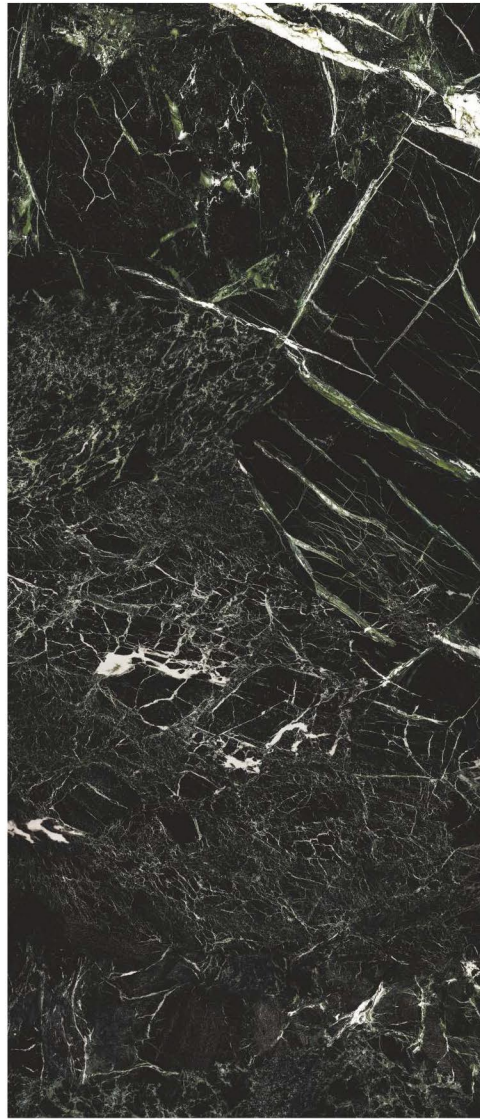

120x240cm
47 1/4"x94 1/2"

Pulido/Legacy

± 9mm/6mm

TOTAL RANDOMS : 02 FACES

MARBLE - GRAPHITE

MARMO FOREST

120x280cm
47 1/4"x94 1/2"

120x240cm
47 1/4"x94 1/2"