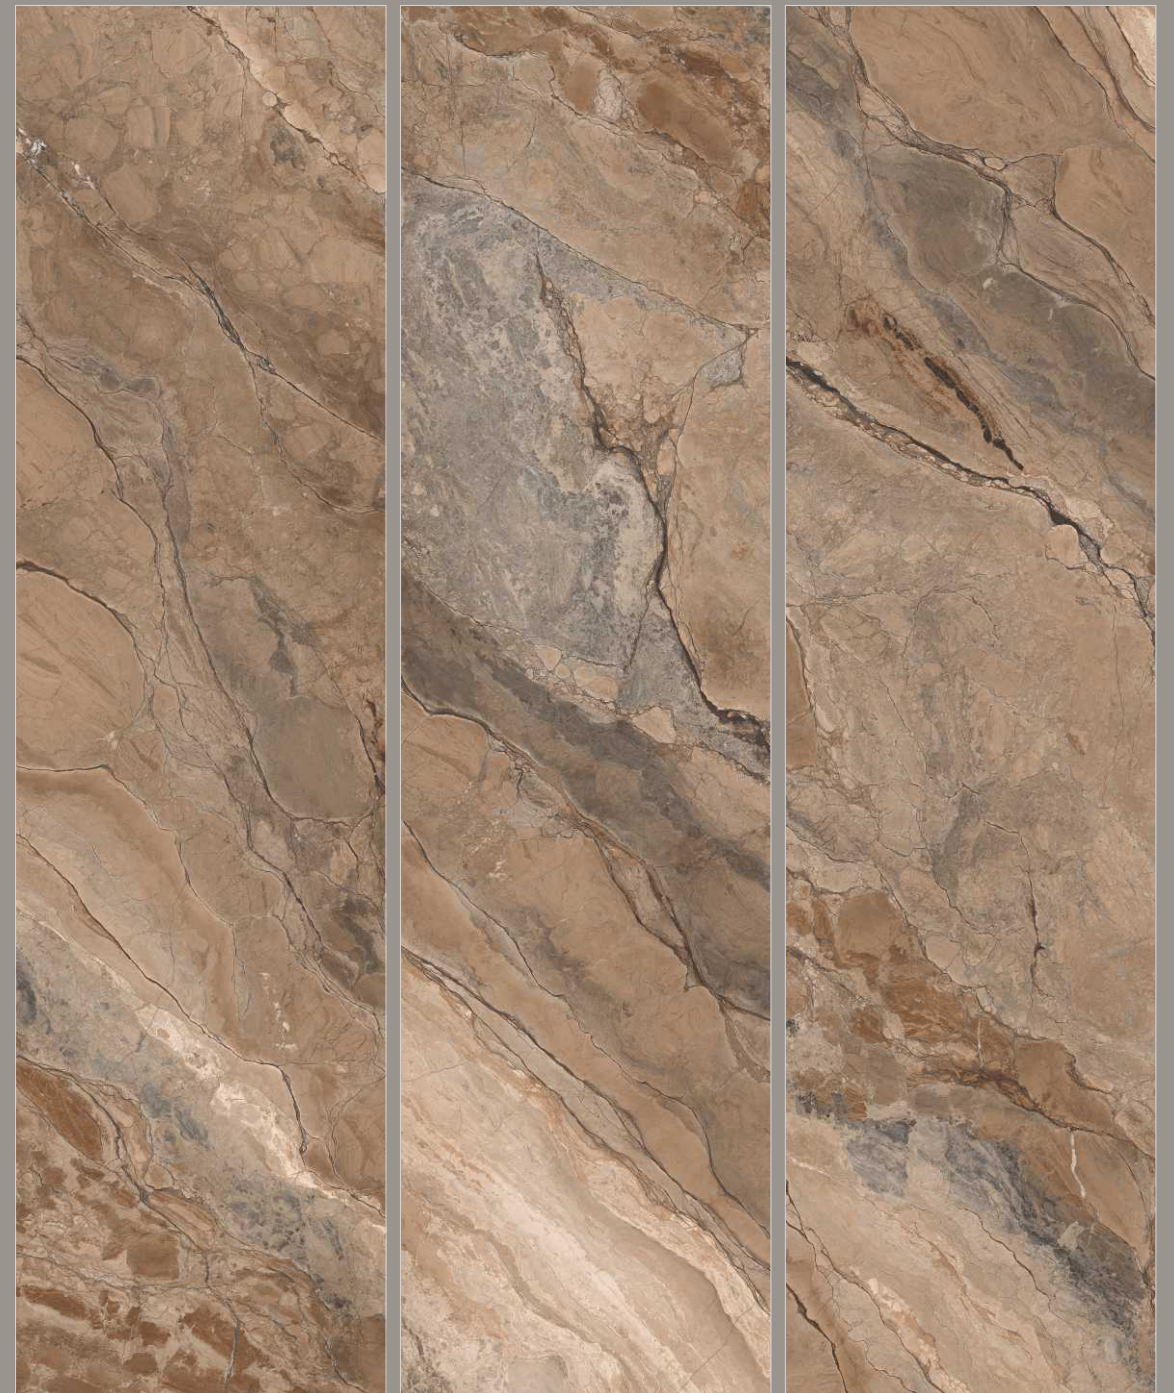

Wall
Empradore Brown

EMPRADORE BROWN

EMPRADORE BROWN

**800x3200mm, 800x3000mm,
800x2400mm**

Surface **High Gloss**
Random **3**
Thickness **15mm**
Type **Brown Body**

**ILLUSION
BRONZE**

ILLUSION BRONZE

**800x3200mm, 800x3000mm,
800x2400mm**