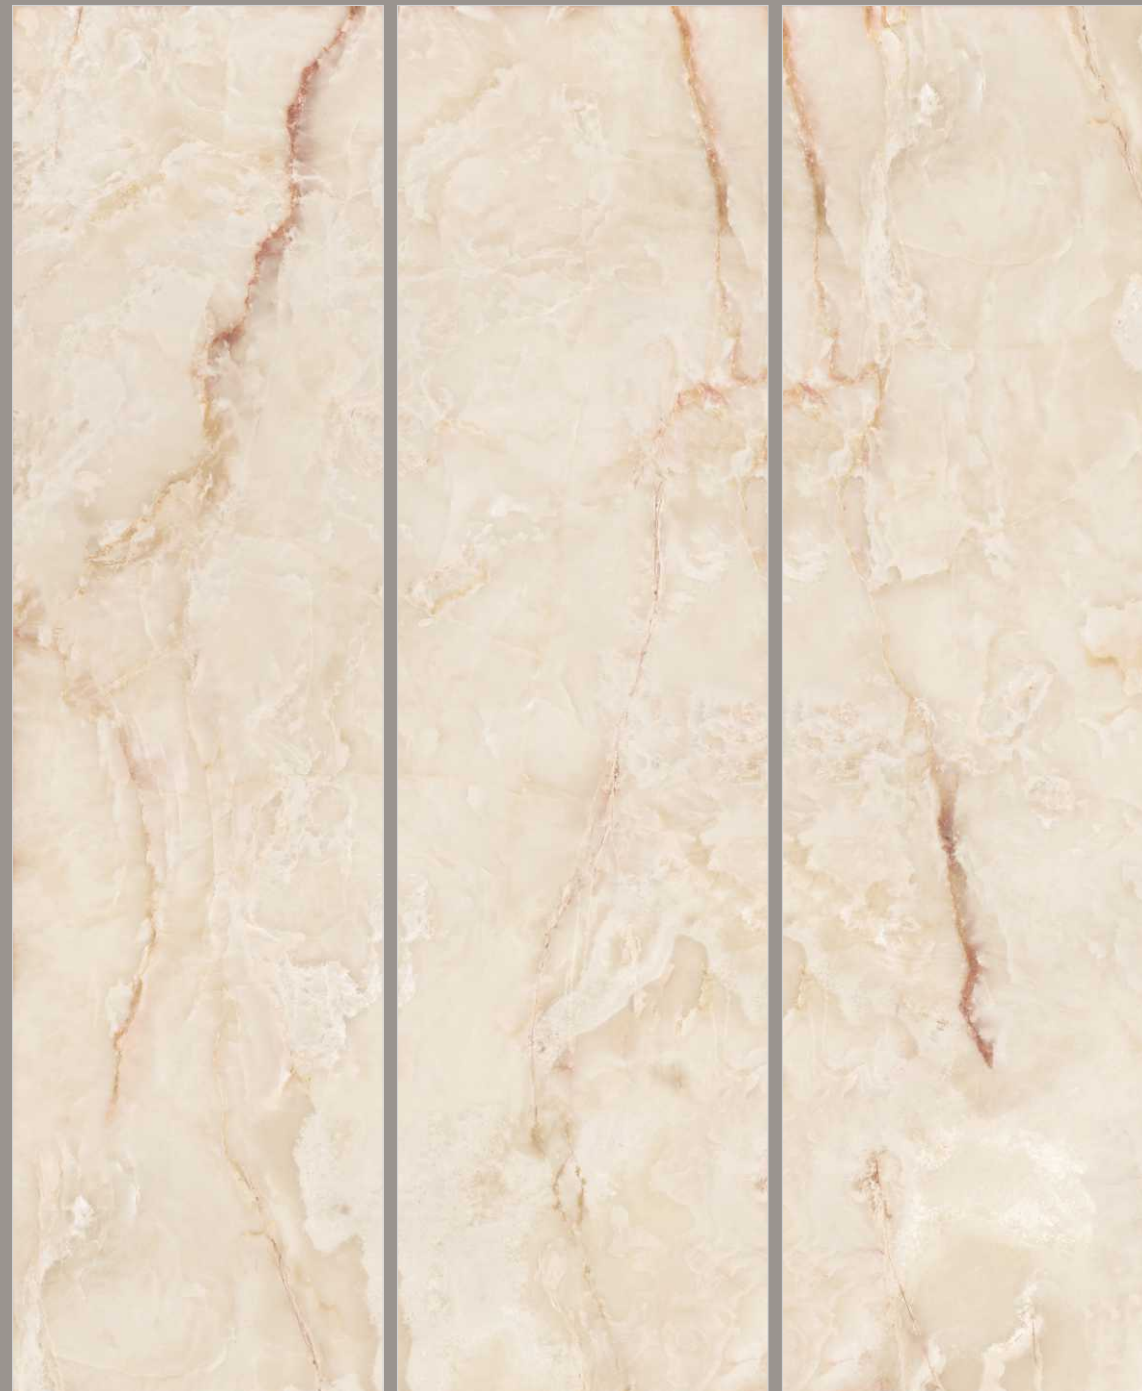

**TURKEY
ONYX**

TURKEY ONYX

**800x3200mm, 800x3000mm,
800x2400mm**

Surface **High Gloss**
Random **3**
Thickness **15mm**
Type **Ivory Body**