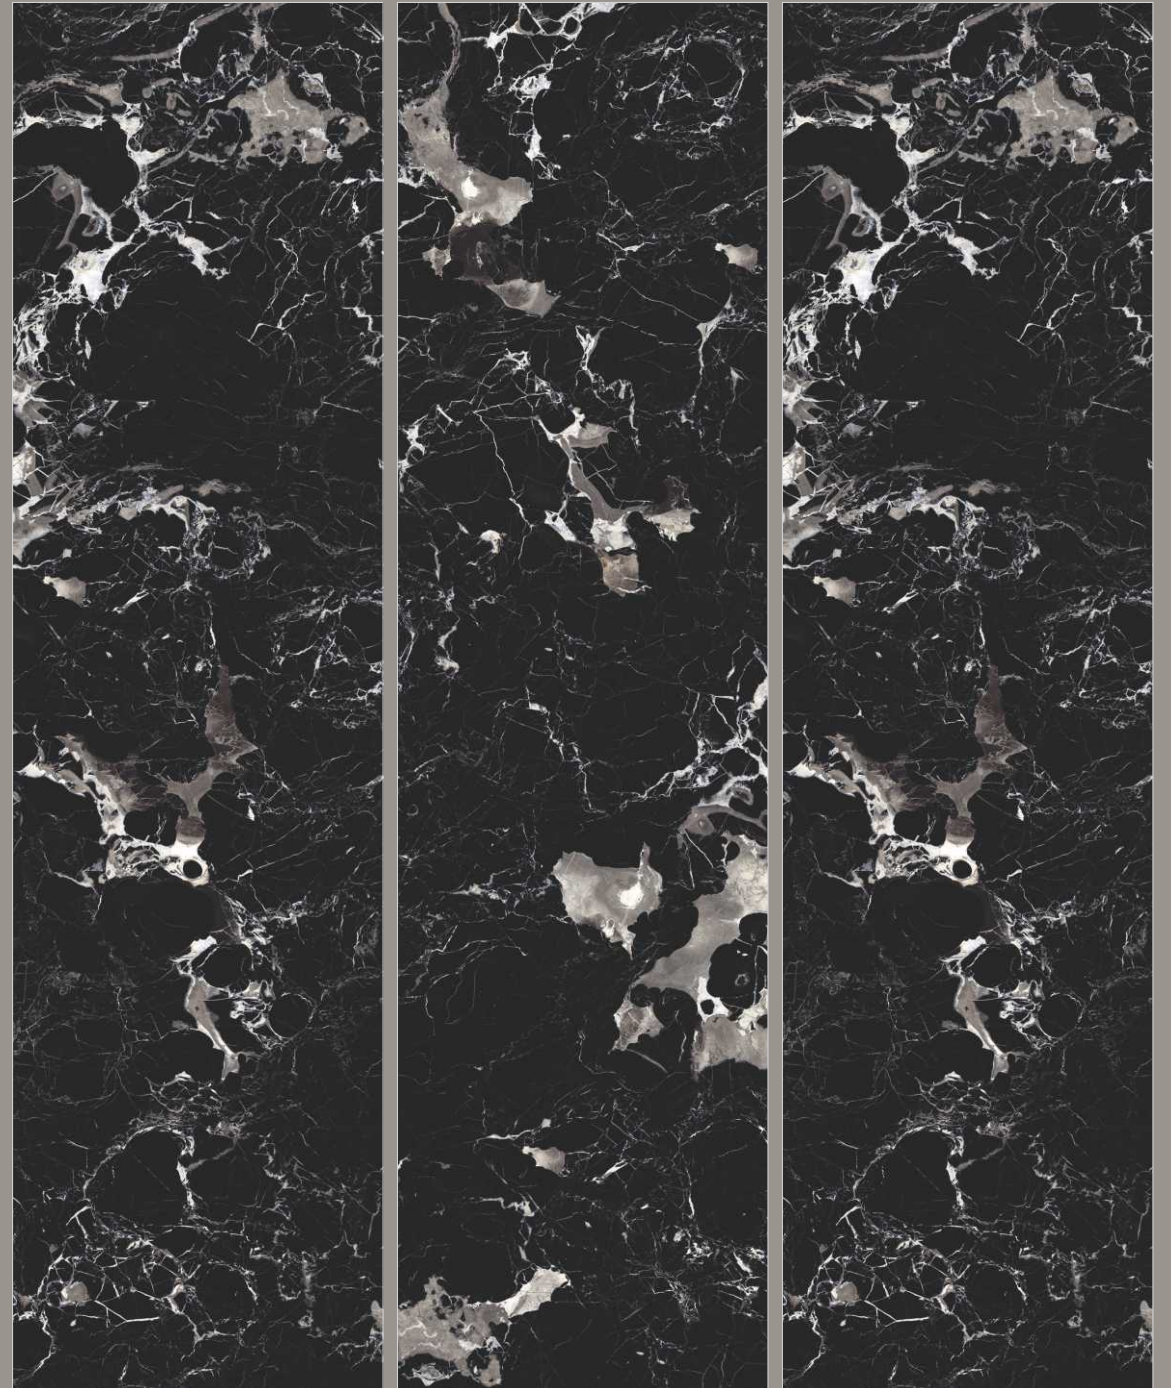

**BLACK
PORTORO**

BLACK PORTORO

**800x3200mm, 800x3000mm,
800x2400mm**

Surface **High Gloss**
Random **2**
Thickness **15mm**
Type **Black Body**