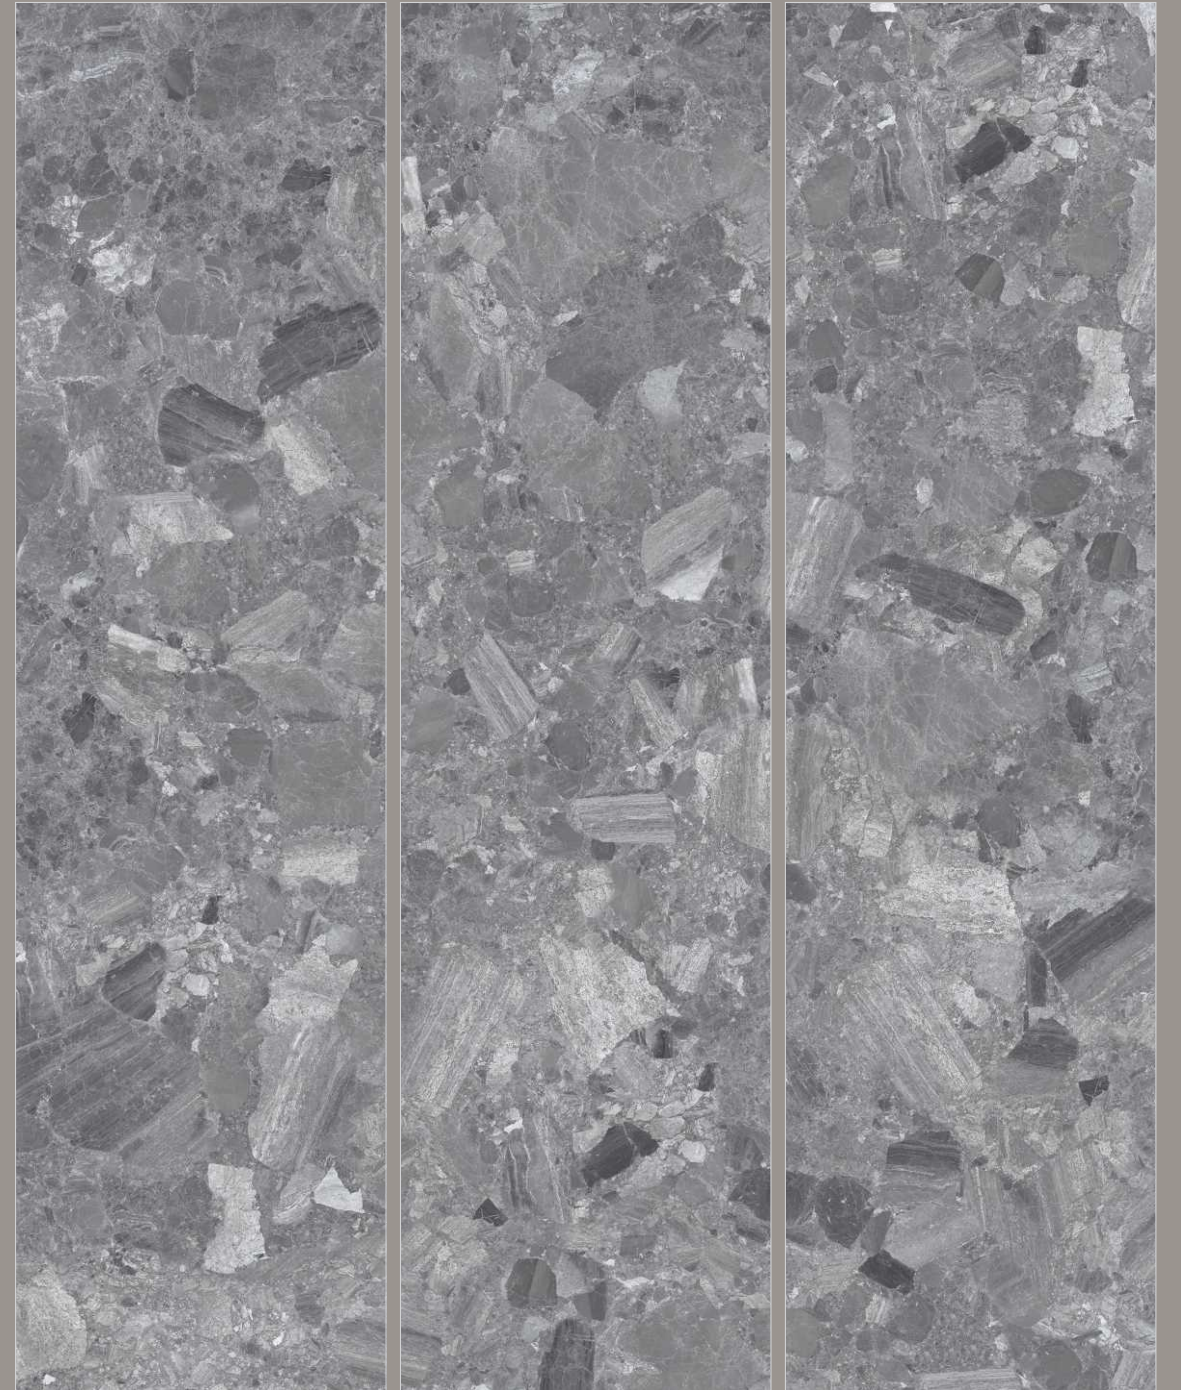

**SONATA
GREY**

SONATA GREY

**800x3200mm, 800x3000mm,
800x2400mm**

Surface **High Gloss**
Random **3**
Thickness **15mm**
Type **Grey Body**