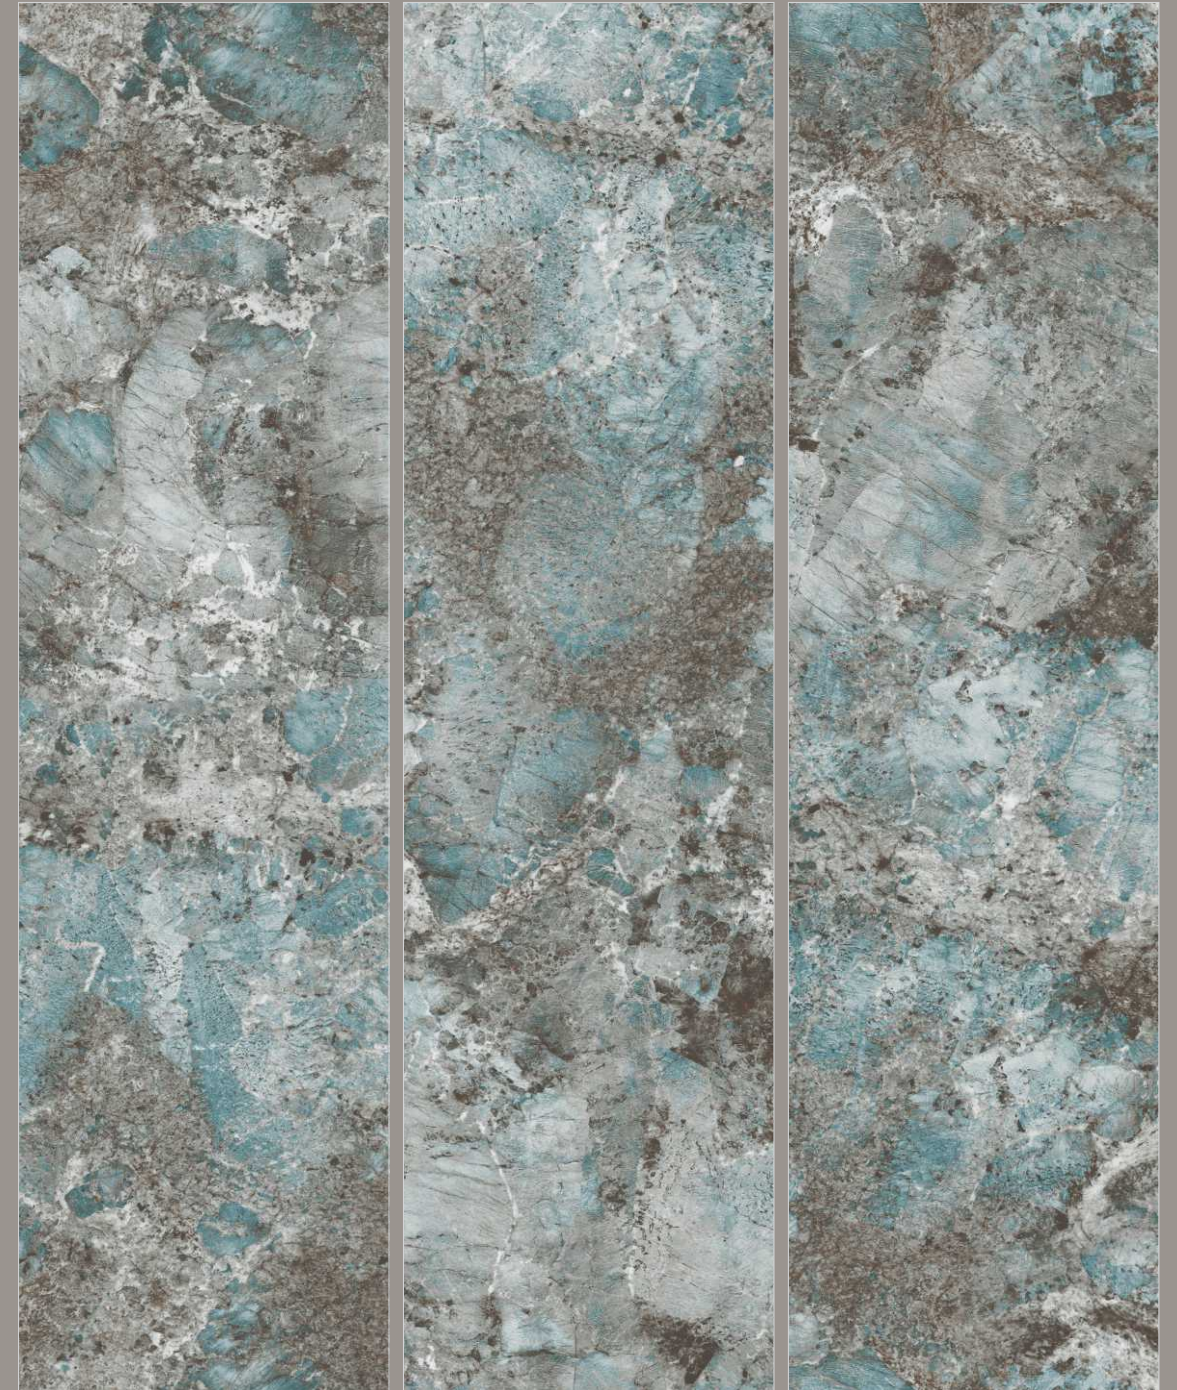

AMAZONITE

AMAZONITE

**800x3200mm, 800x3000mm,
800x2400mm**

Surface **High Gloss**
Random **4**
Thickness **15mm**
Type **Grey Body**