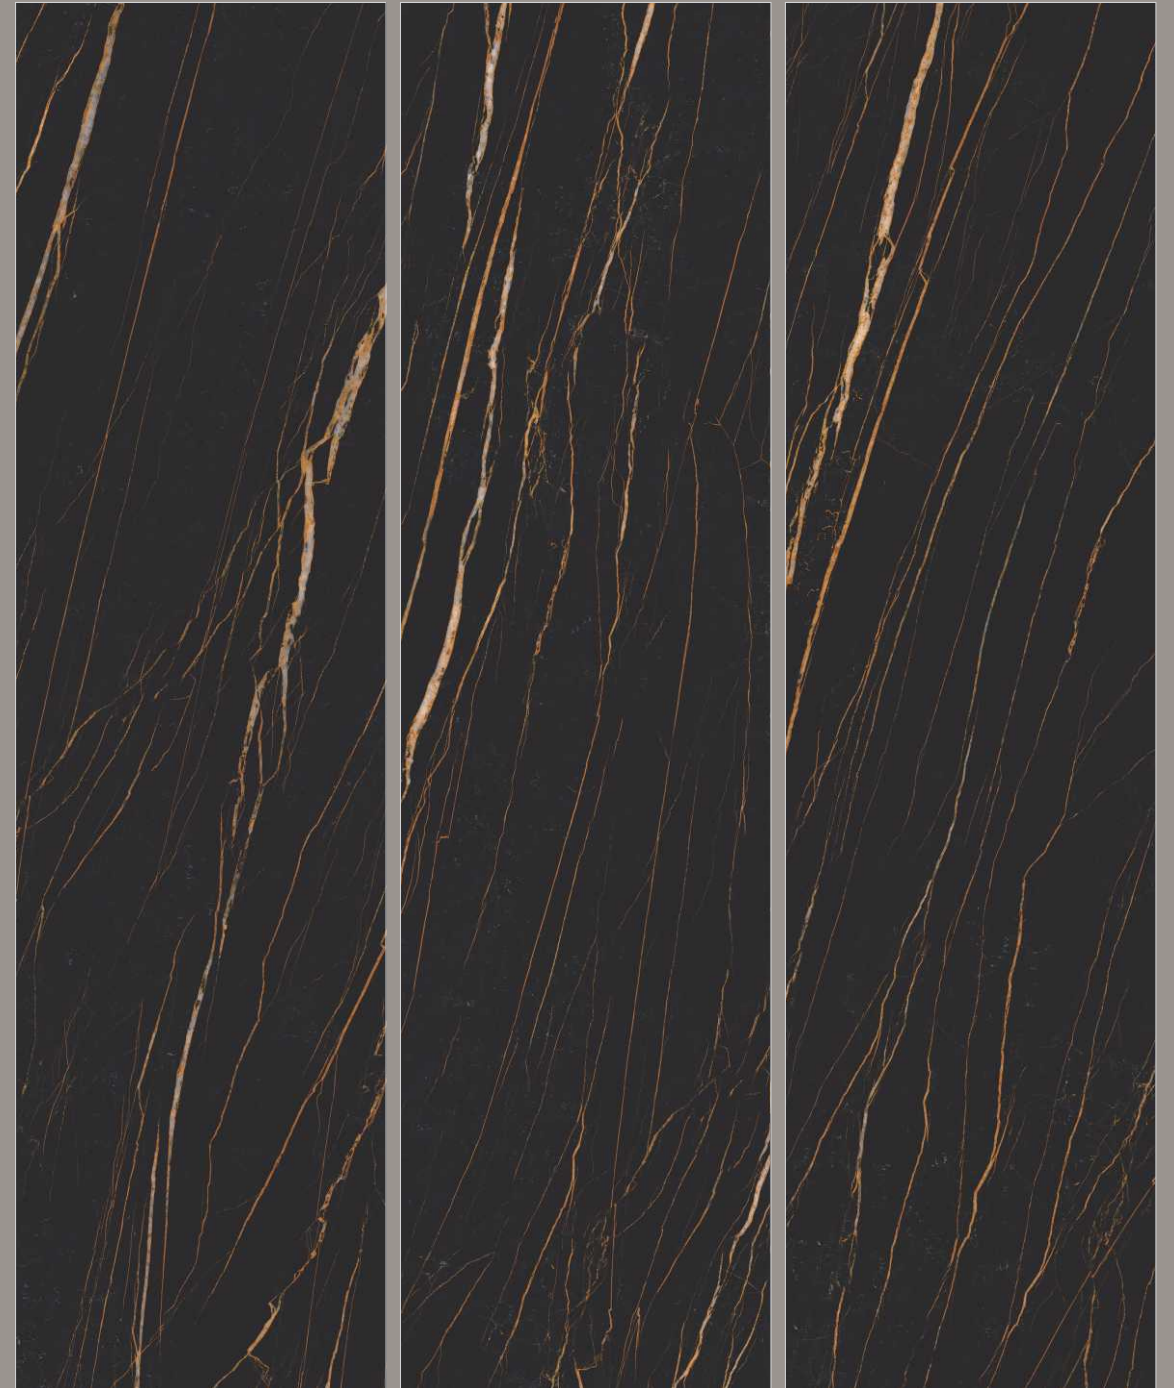

**BLACK
GOLD**

BLACK GOLD

**800x3200mm, 800x3000mm,
800x2400mm**

Surface **High Gloss**
Random **4**
Thickness **15mm**
Type **Black Body**