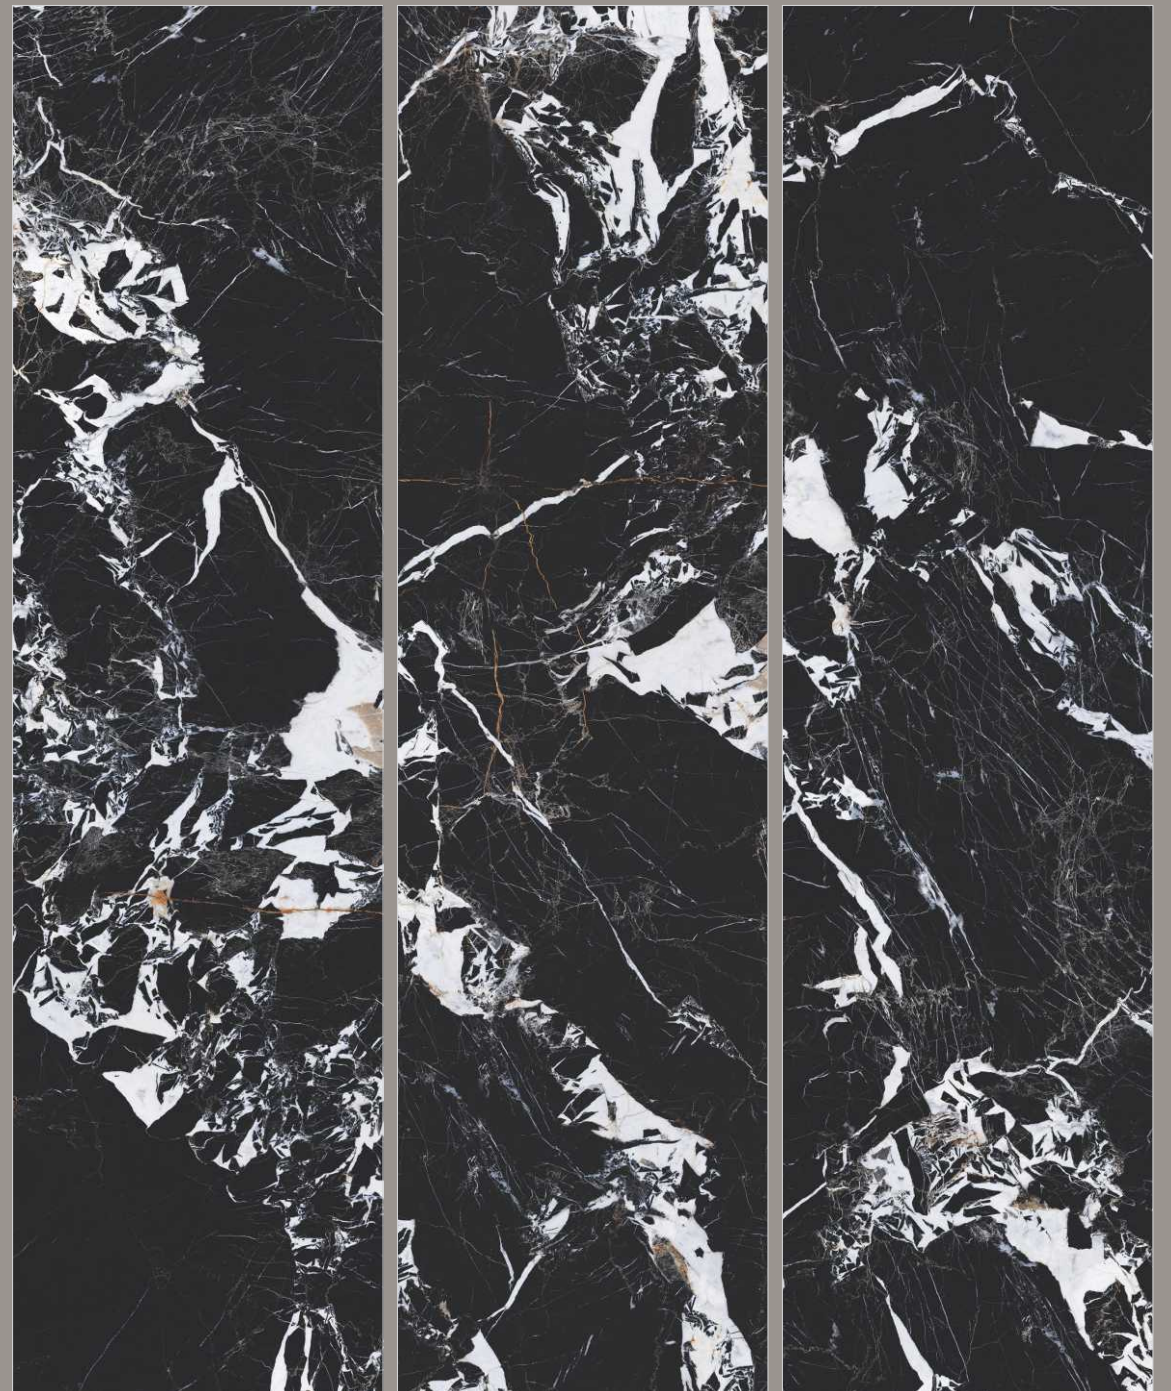

**TOBACCO
BROWN**

TOBACCO BROWN

**800x3200mm, 800x3000mm,
800x2400mm**

Surface **High Gloss**
Random **2**
Thickness **15mm**
Type **Brown Body**

**ANTICO
BLACK**

ANTICO BLACK

**800x3200mm, 800x3000mm,
800x2400mm**