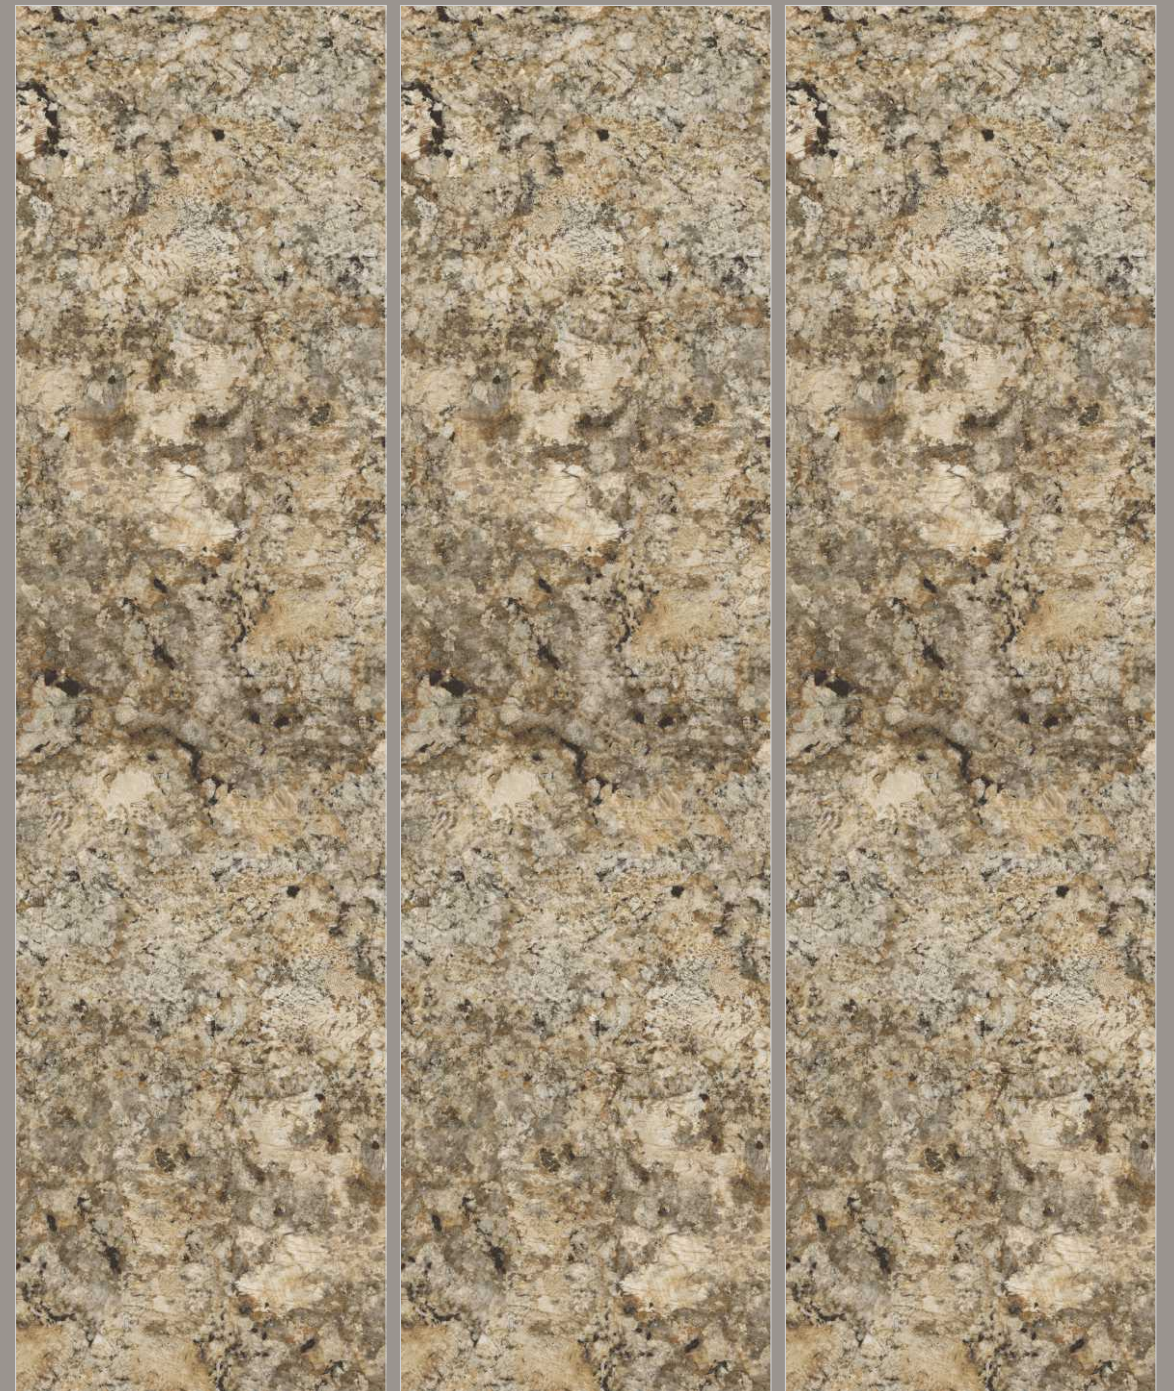

**AVORIO
GRANITE**

AVORIO GRANITE

**800x3200mm, 800x3000mm,
800x2400mm**

Surface **High Gloss**
Thickness **15mm**
Type **Ivory Body**