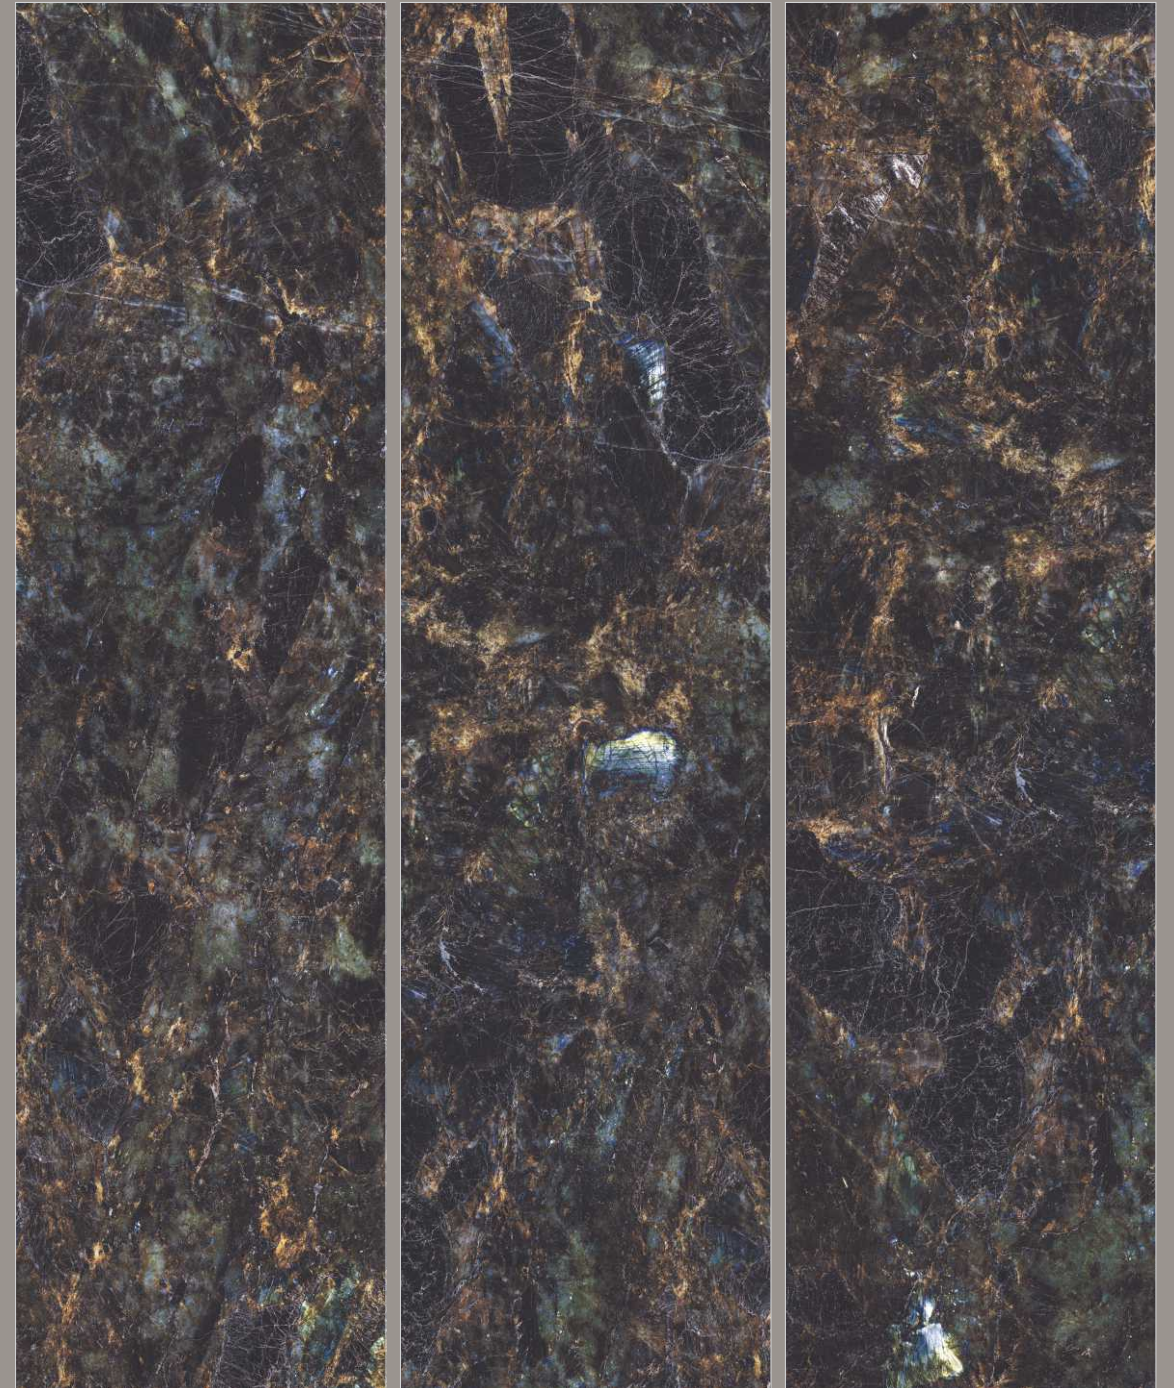

Tabletop
Black Portoro

**BLACK
PORTORO**

BLACK PORTORO

**800x3200mm, 800x3000mm,
800x2400mm**

Surface **High Gloss**
Random **2**
Thickness **15mm**
Type **Black Body**

LABRADORITE

LABRADORITE

**800x3200mm, 800x3000mm,
800x2400mm**