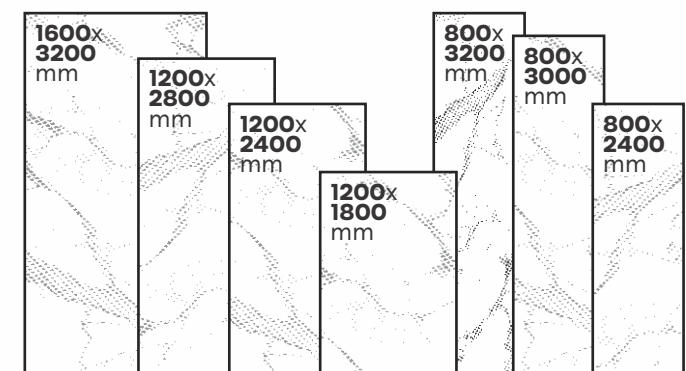

We believe in living life king size and with this belief, we offer grand-sized surfaces to create larger-than-life spaces that deliver a sense of surreality and luxury.