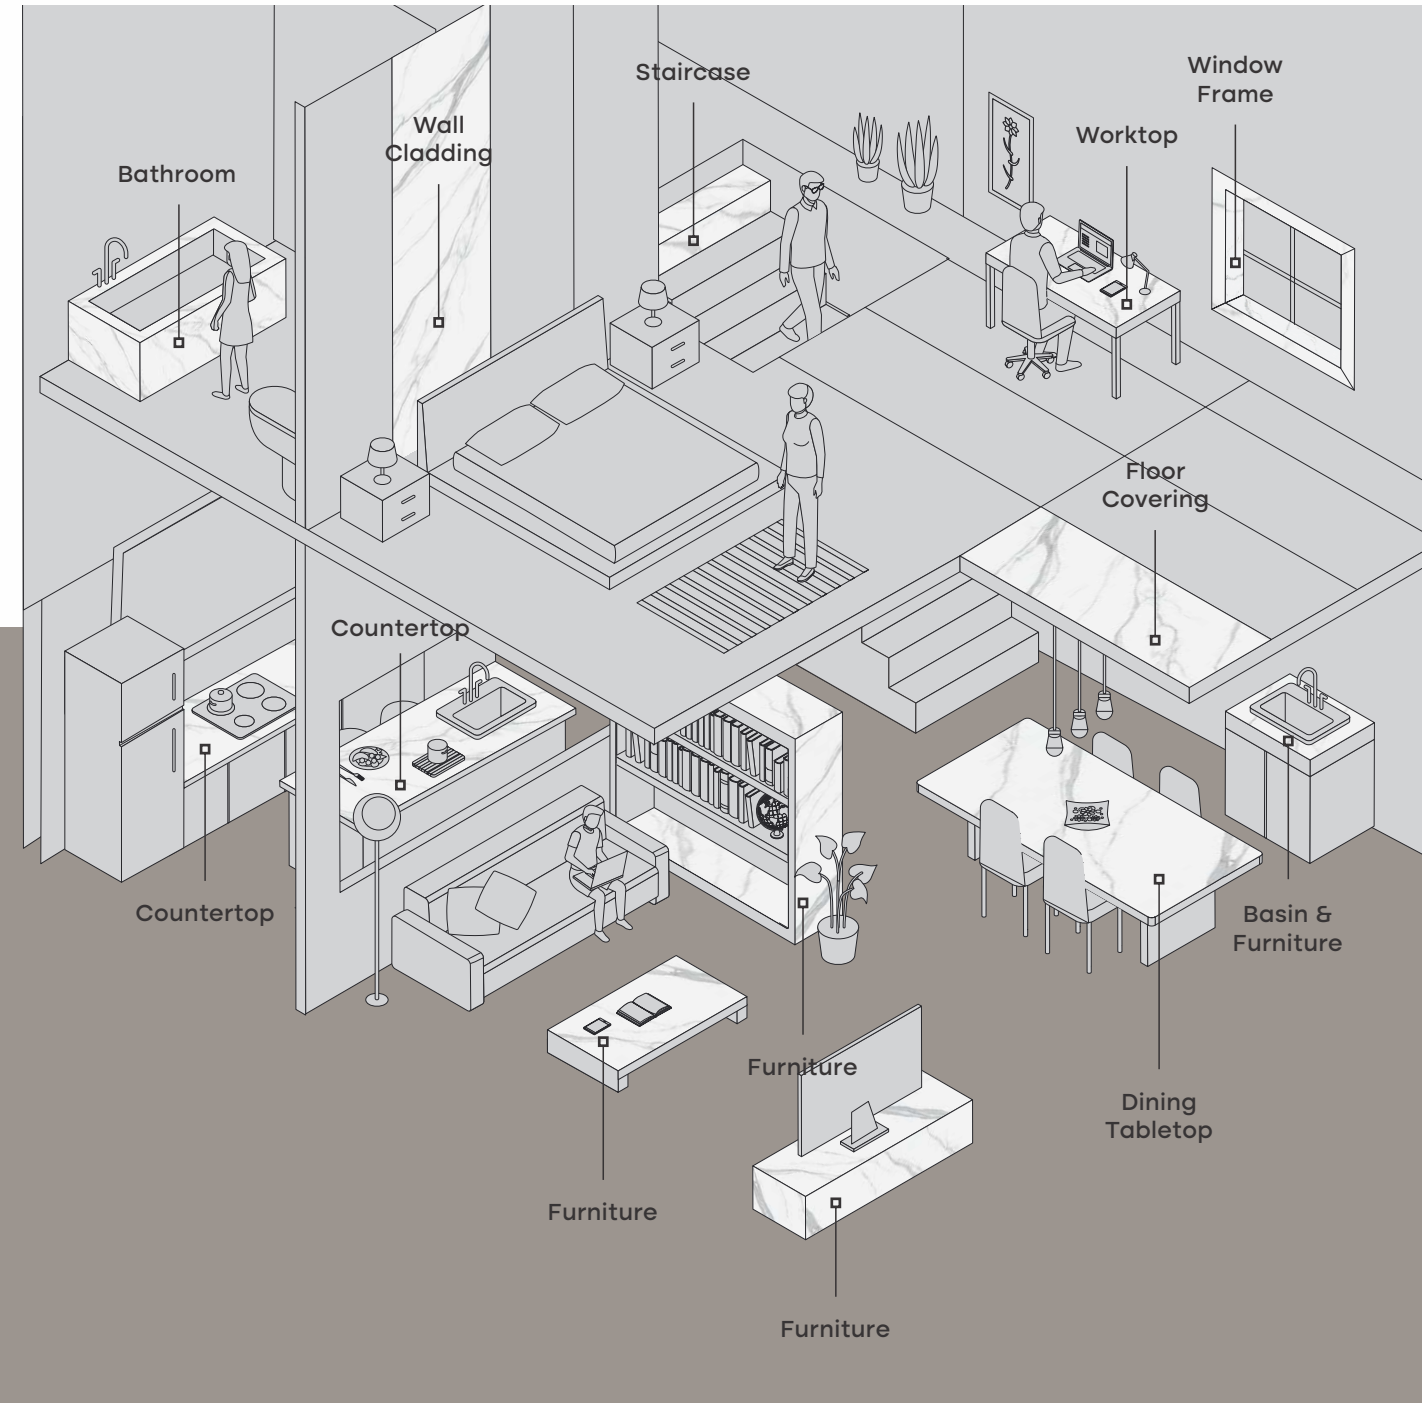

Application Areas

Countertop	Staircase
Dining tabletop	Window & Door Frame
Lift Frame	Basin & Furniture
Bathroom	Fireplace
Worktop	Wall Cladding
Elevation	Floor Covering