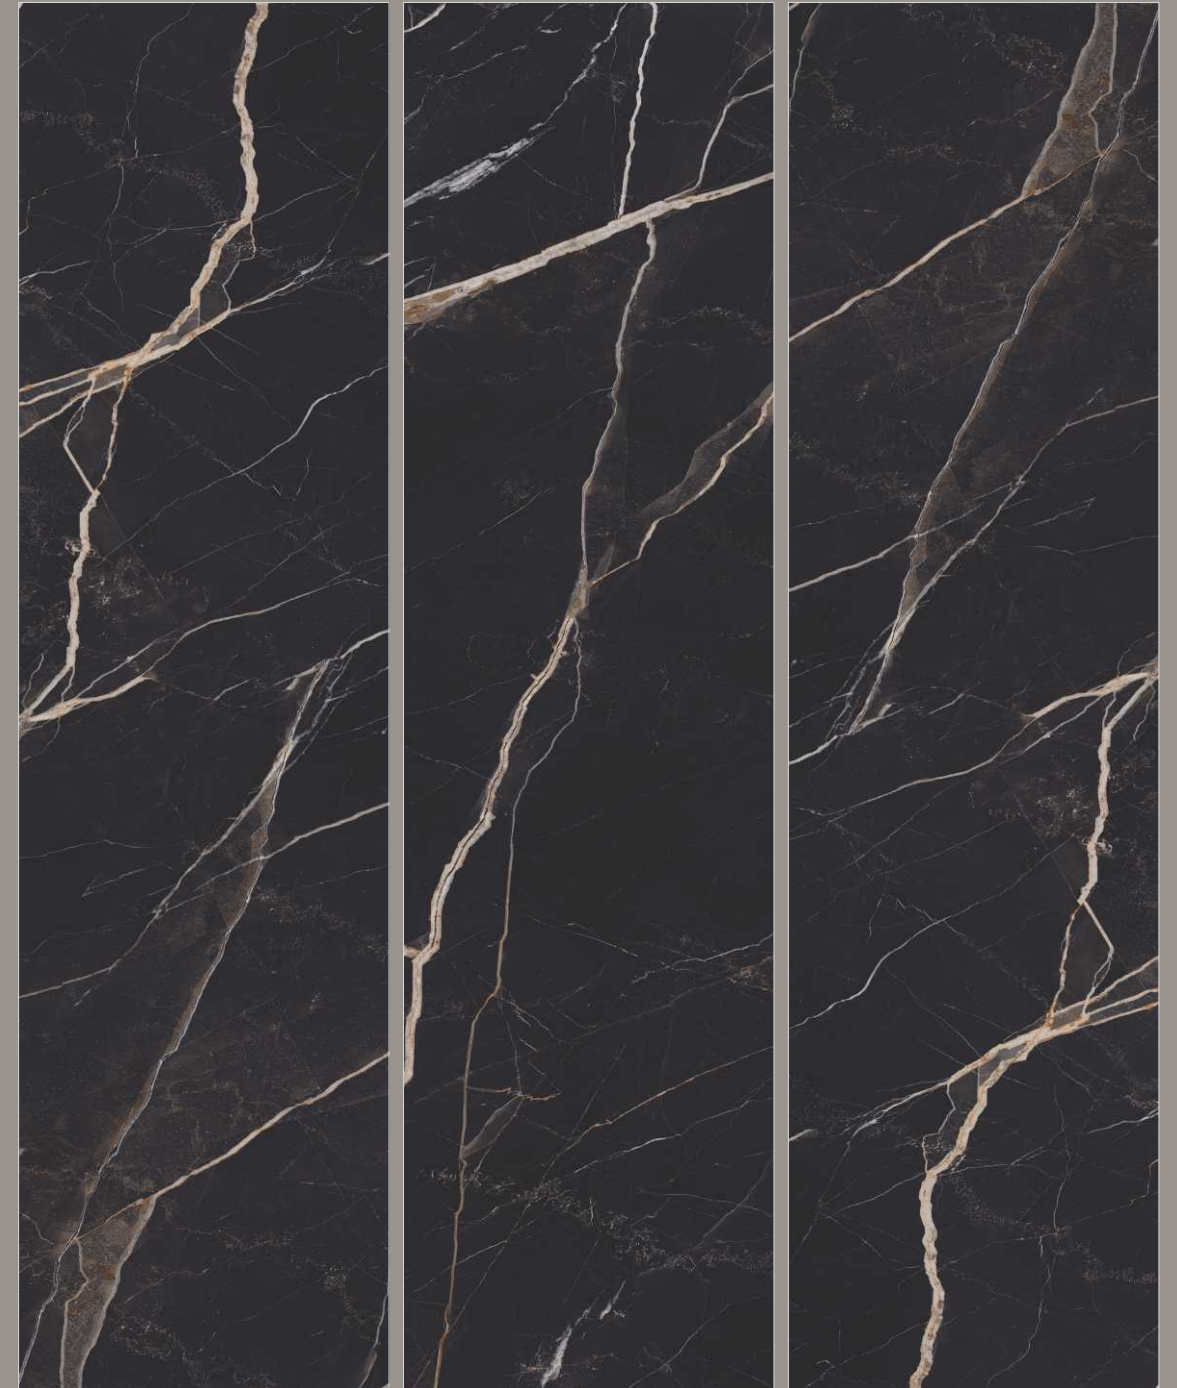

Surface **High Gloss**
Random **3**
Thickness **15mm**
Type **Black Body**

Island Platform
Atlas Neo

Backsplash & Countertop
Atlas Neo

**ATLAS
NEO**

ATLAS NEO

**800x3200mm, 800x3000mm,
800x2400mm**

Surface **High Gloss**
Random **2**
Thickness **15mm**
Type **Black Body**