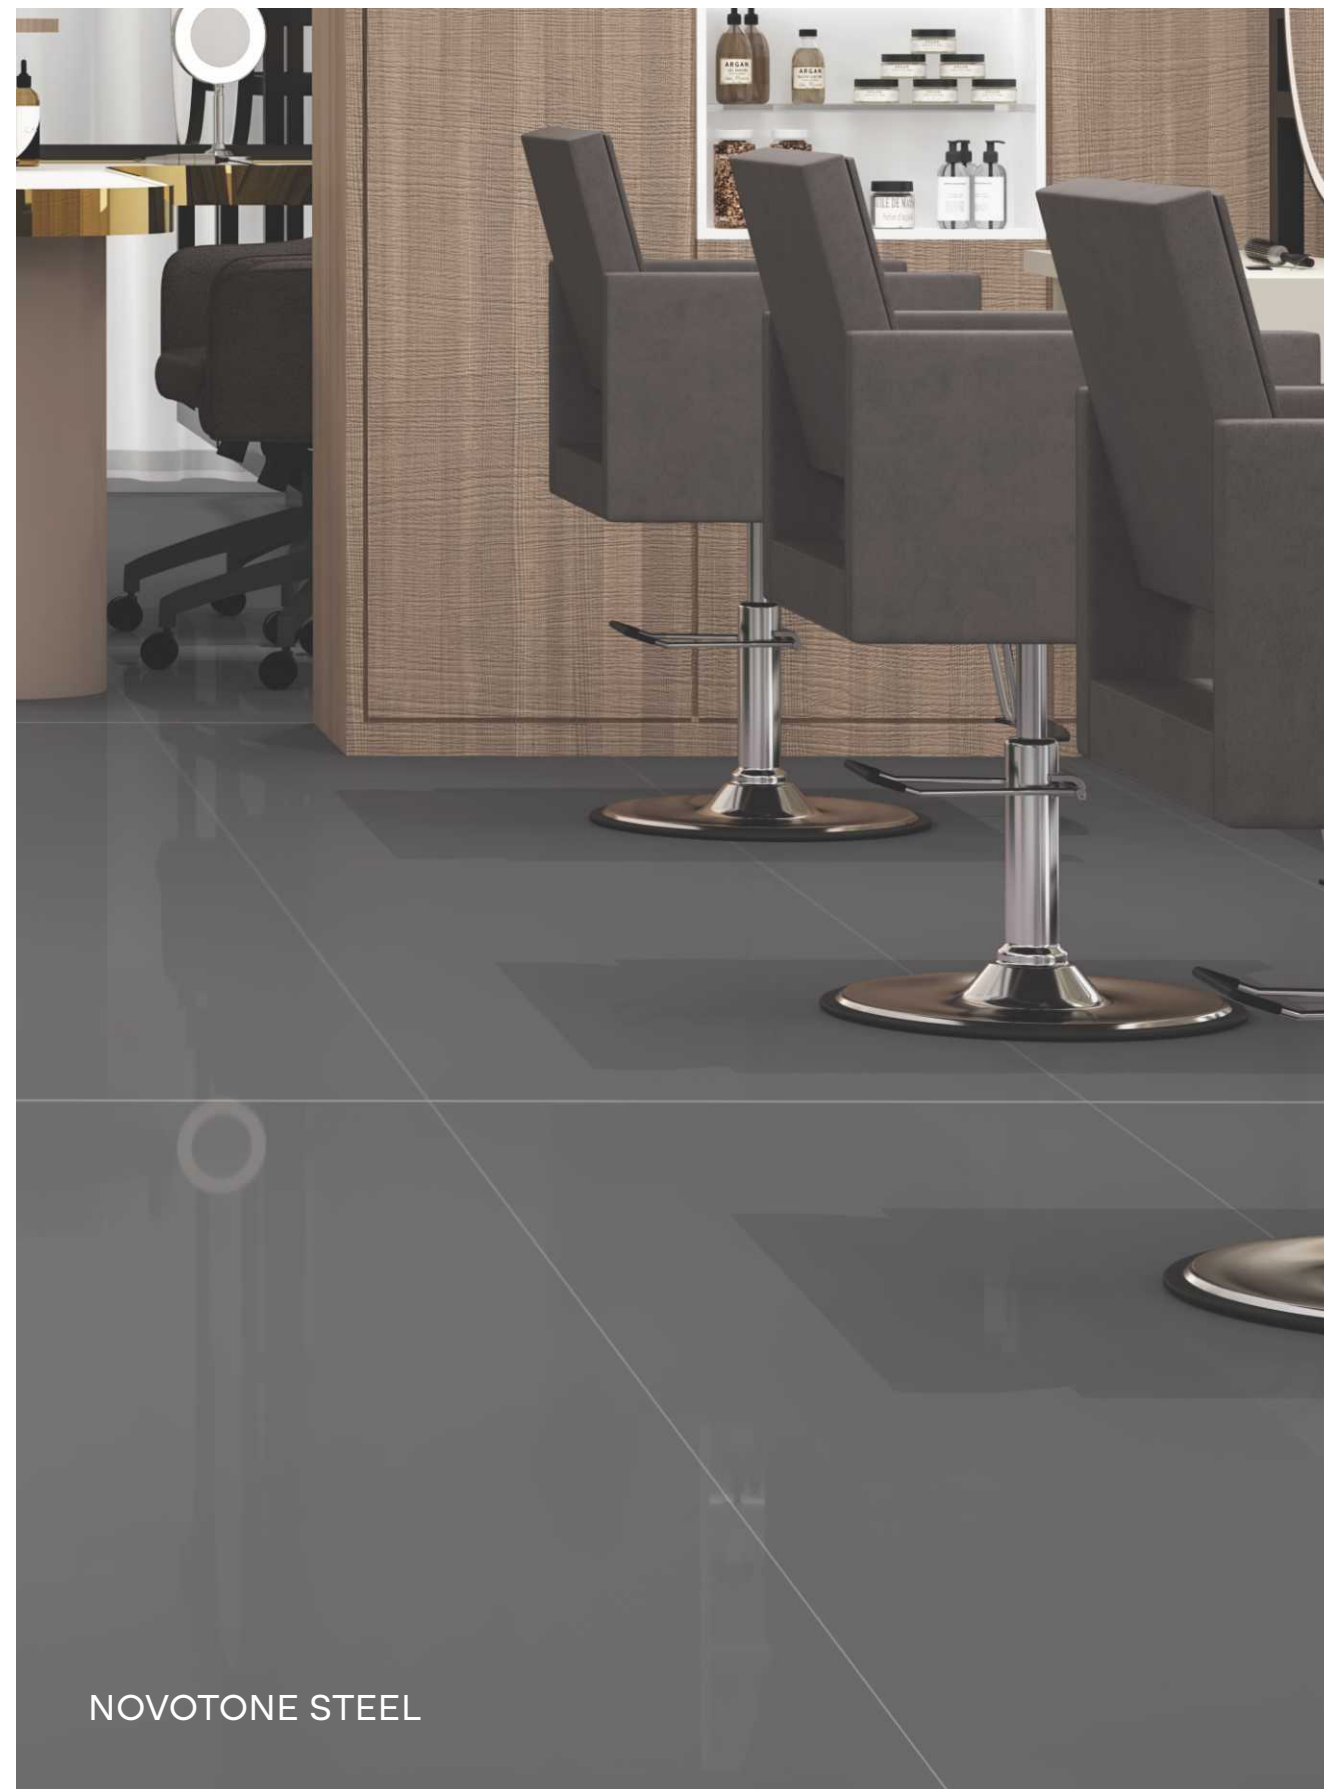

Thickness\_15mm

Type\_Full Body

NOVOTONE STEEL

NOVOTONE STEEL

NOVOTONE STEEL

**800x3000mm**

Thickness\_15mm

Type\_Full Body