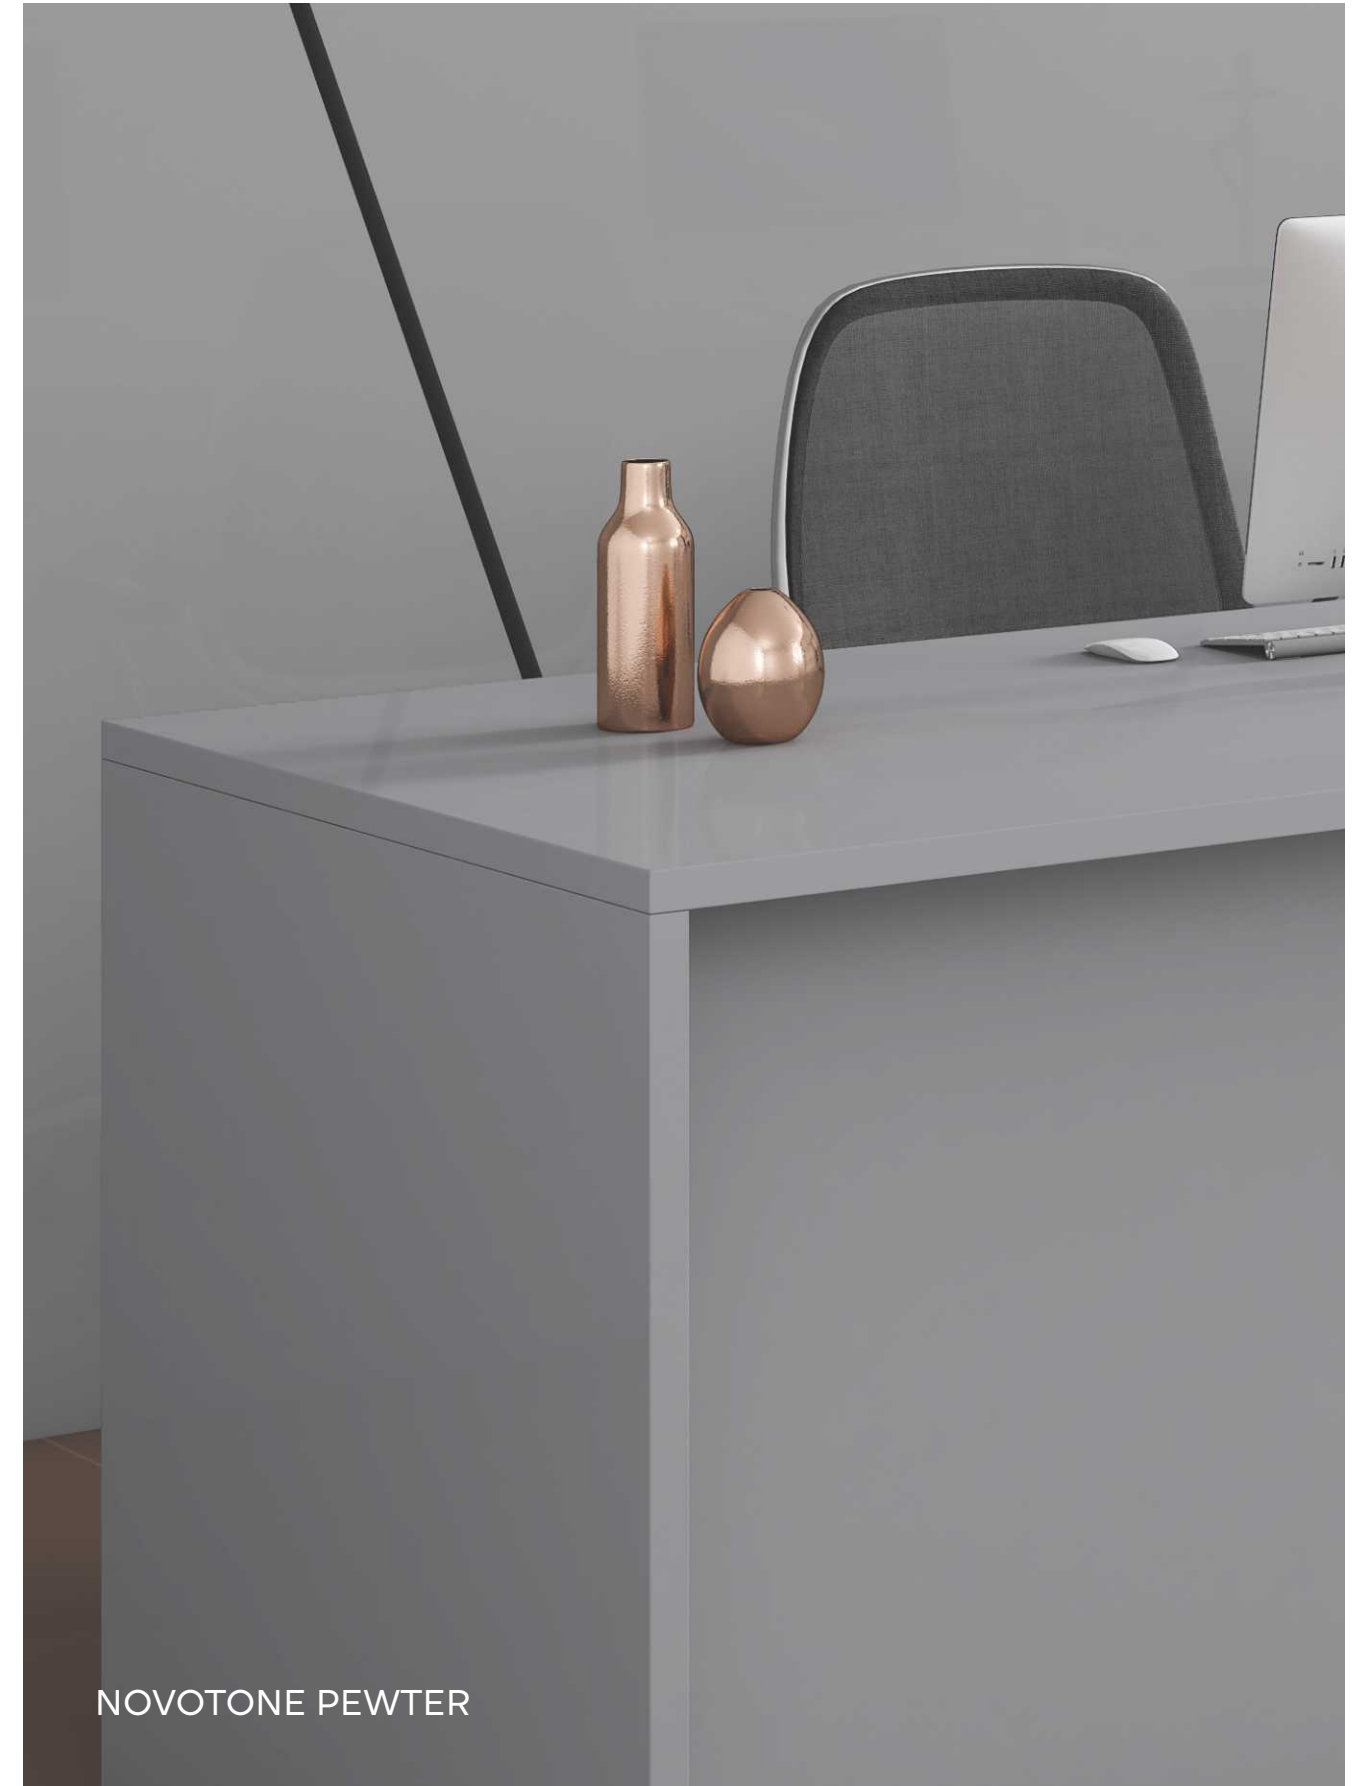

NOVOTONE HARBOR

**800x3000mm**

Thickness\_15mm

Type\_Full Body

**NOVOTONE PEWTER**

NOVOTONE PEWTER

NOVOTONE PEWTER

**800x3000mm**