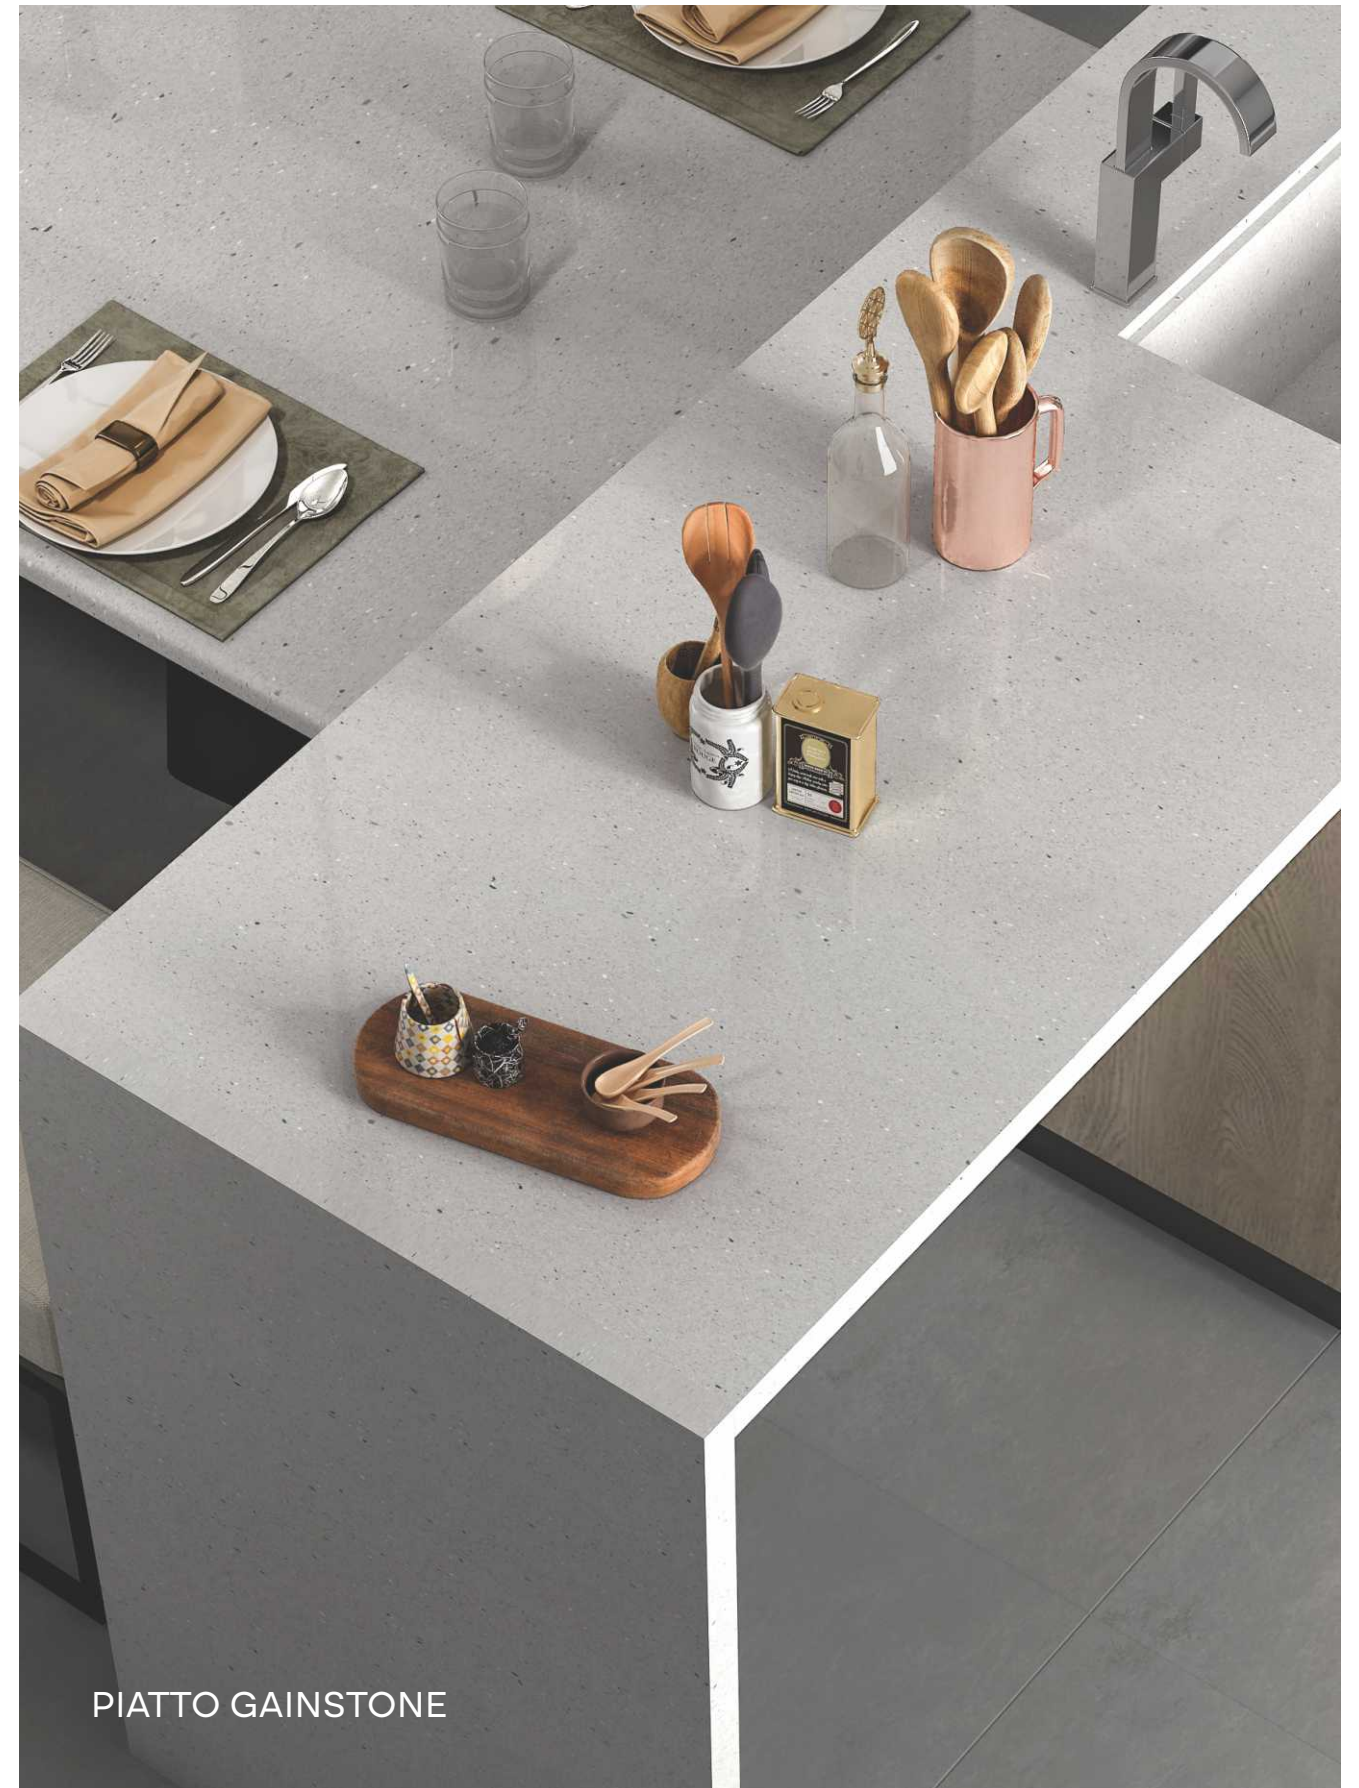

Thickness\_15mm

Type\_Full Body

**PIATTO GAINSTONE**

PIATTO GAINSTONE

PIATTO GAINSTONE

**800x3000mm**

Thickness\_15mm

Type\_Full Body