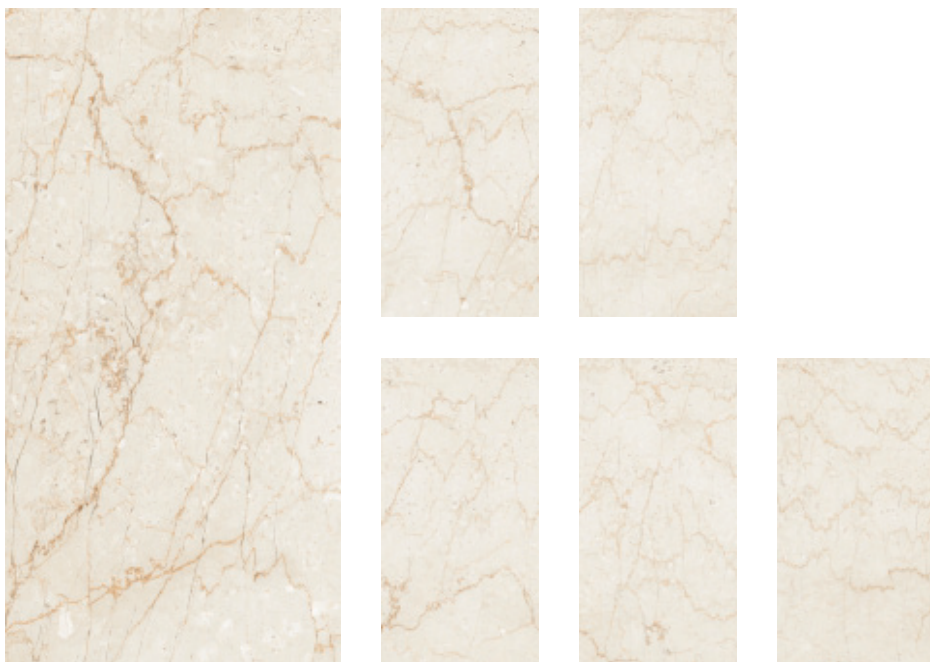

600X1200MM · 5MM & 7MM

Boston Pearl

Boston Taupe

CARVING

600X1200MM · 5MM & 7MM

Byron Bottochino

Carmel Brown

CARVING