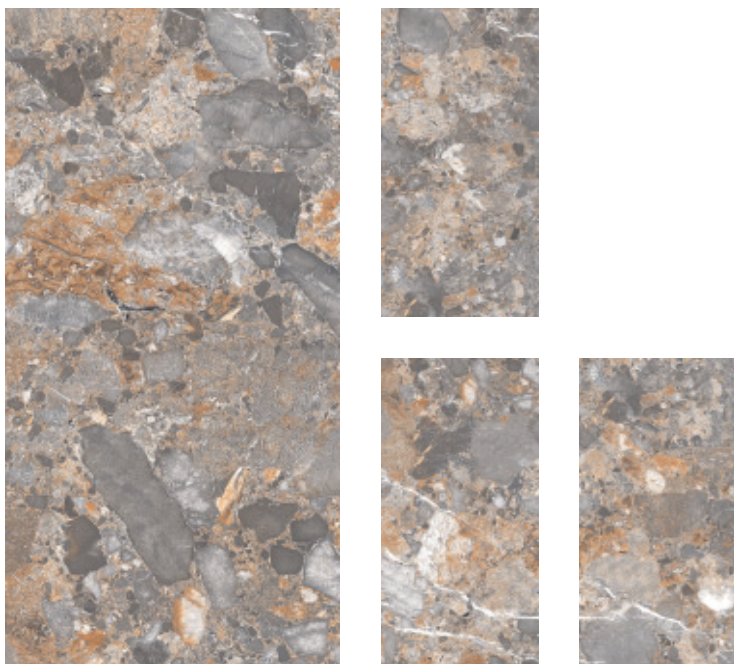

Lapata Stone